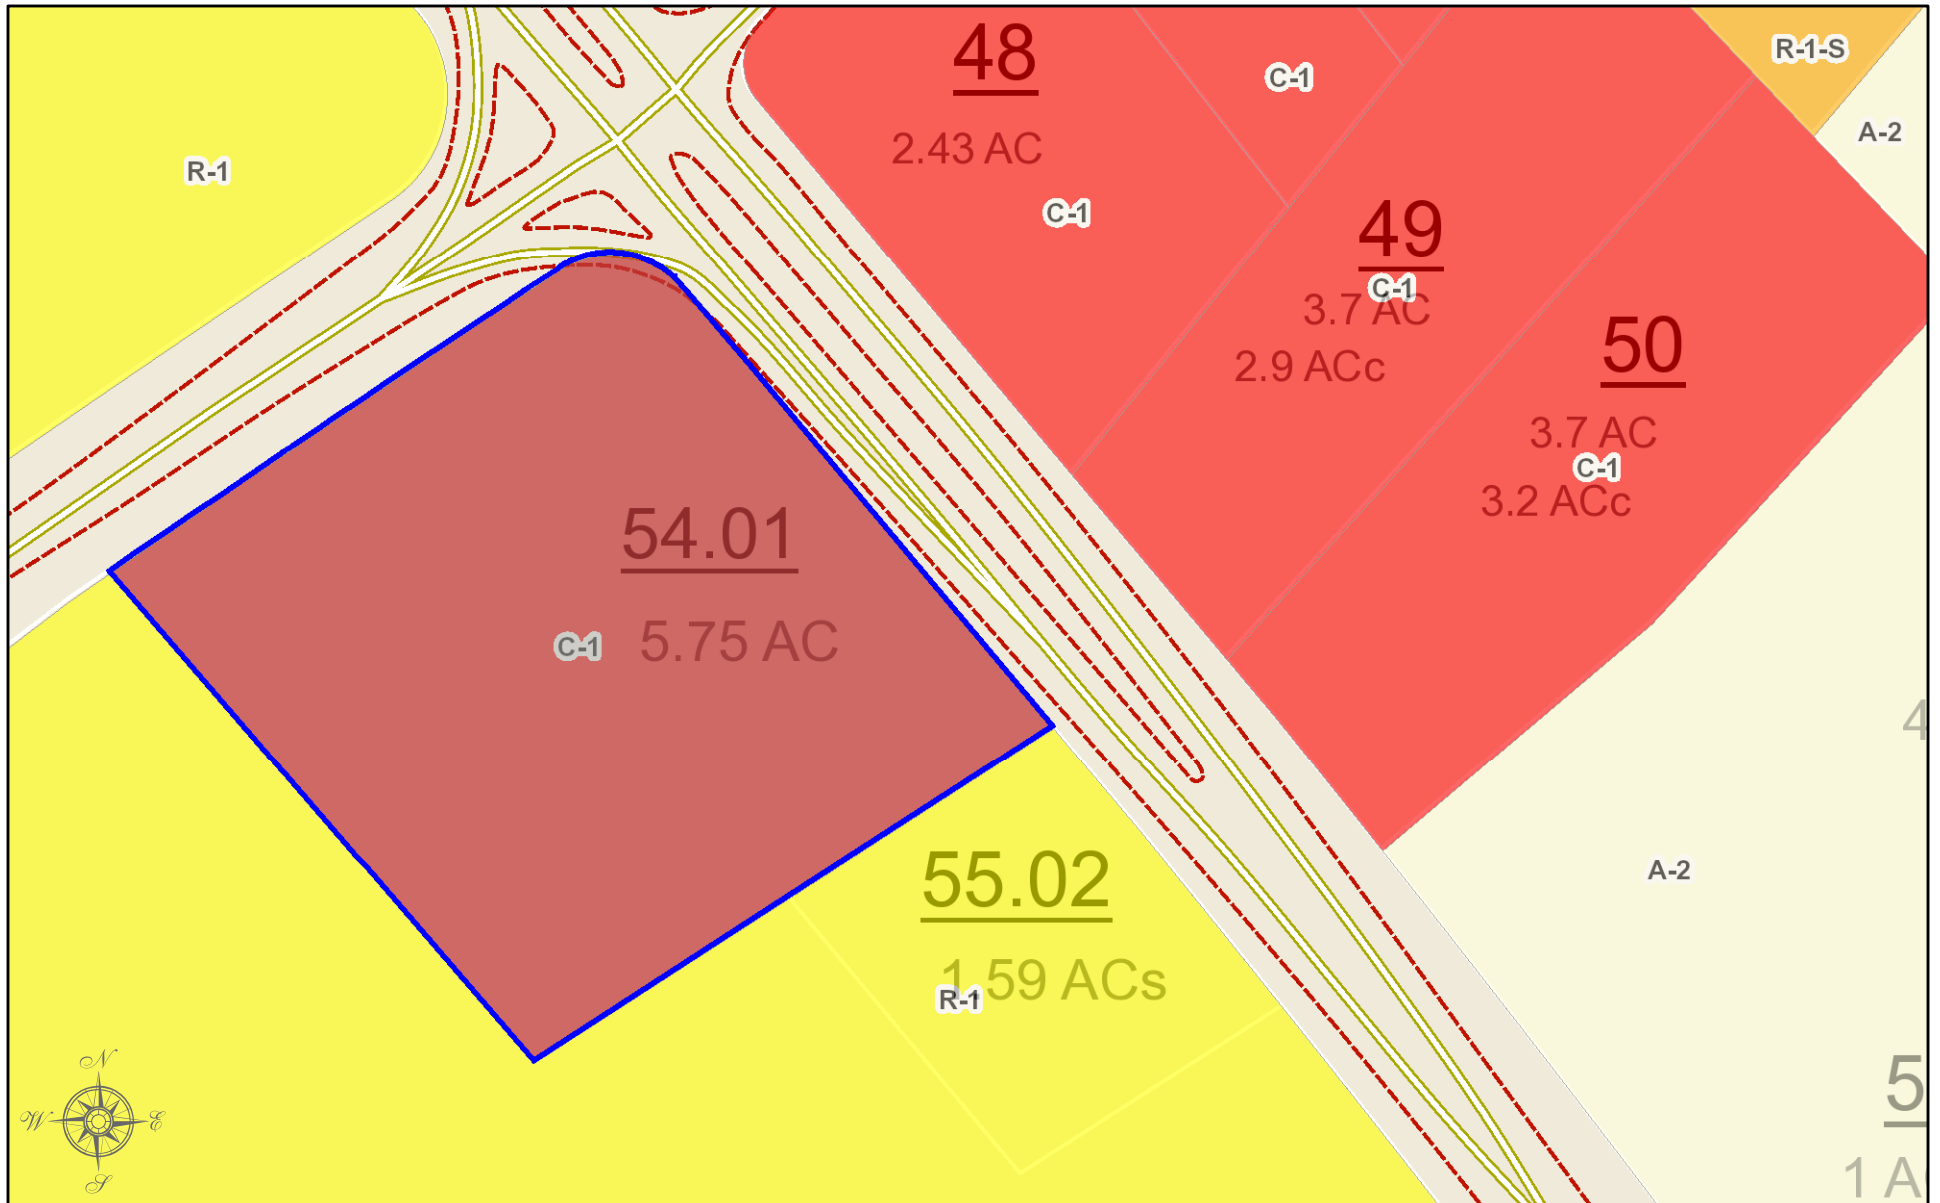

# ZoningMap

## ANDERSON COUNTY, TENNESSEE

DISCLAIMER: THIS MAP IS FOR PROPERTY TAX ASSESSMENT PURPOSES ONLY. IT WAS CONSTRUCTED FROM PROPERTY INFORMATION RECORDED IN THE OFFICE OF THE REGISTER OF DEEDS AND IS NOT CONCLUSIVE AS TO LOCATION OF PROPERTY OR LEGAL OWNERSHIP.

MAP DATE: July 17, 2017