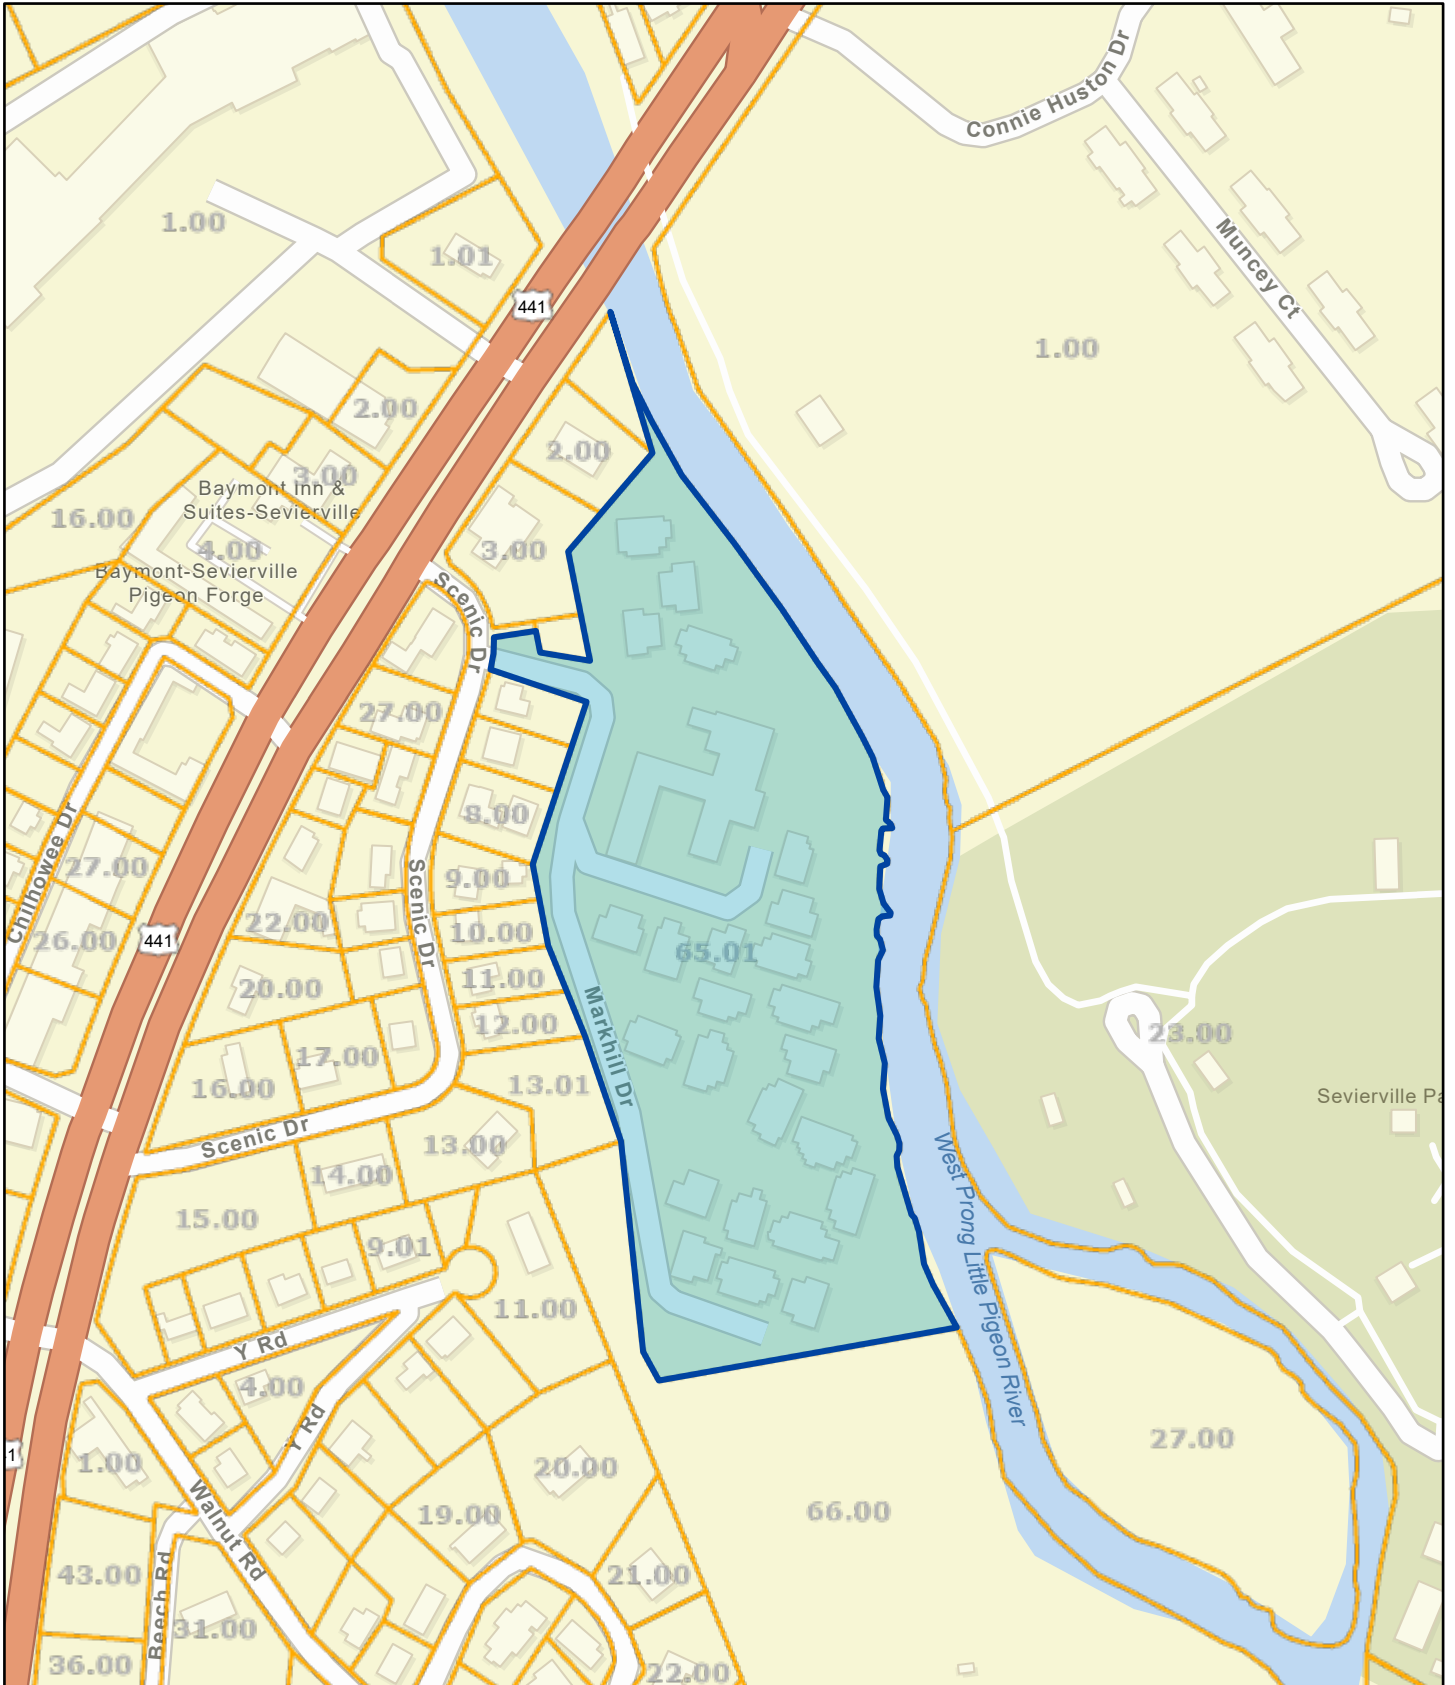

Sevier County - Parcel: 061 065.01

Date: October 2, 2023

County: Sevier
Owner: COXWELL JAMES L TRUSTEE
Address: MARKHILL DR 700
Parcel Number: 061 065.01
Deeded Acreage: 13.98
Calculated Acreage: 0
Date of TDOT Imagery: 2019
Date of Vexcel Imagery: 2021

The property lines are compiled from information maintained by your local county Assessor's office but are not conclusive evidence of property ownership in any court of law.