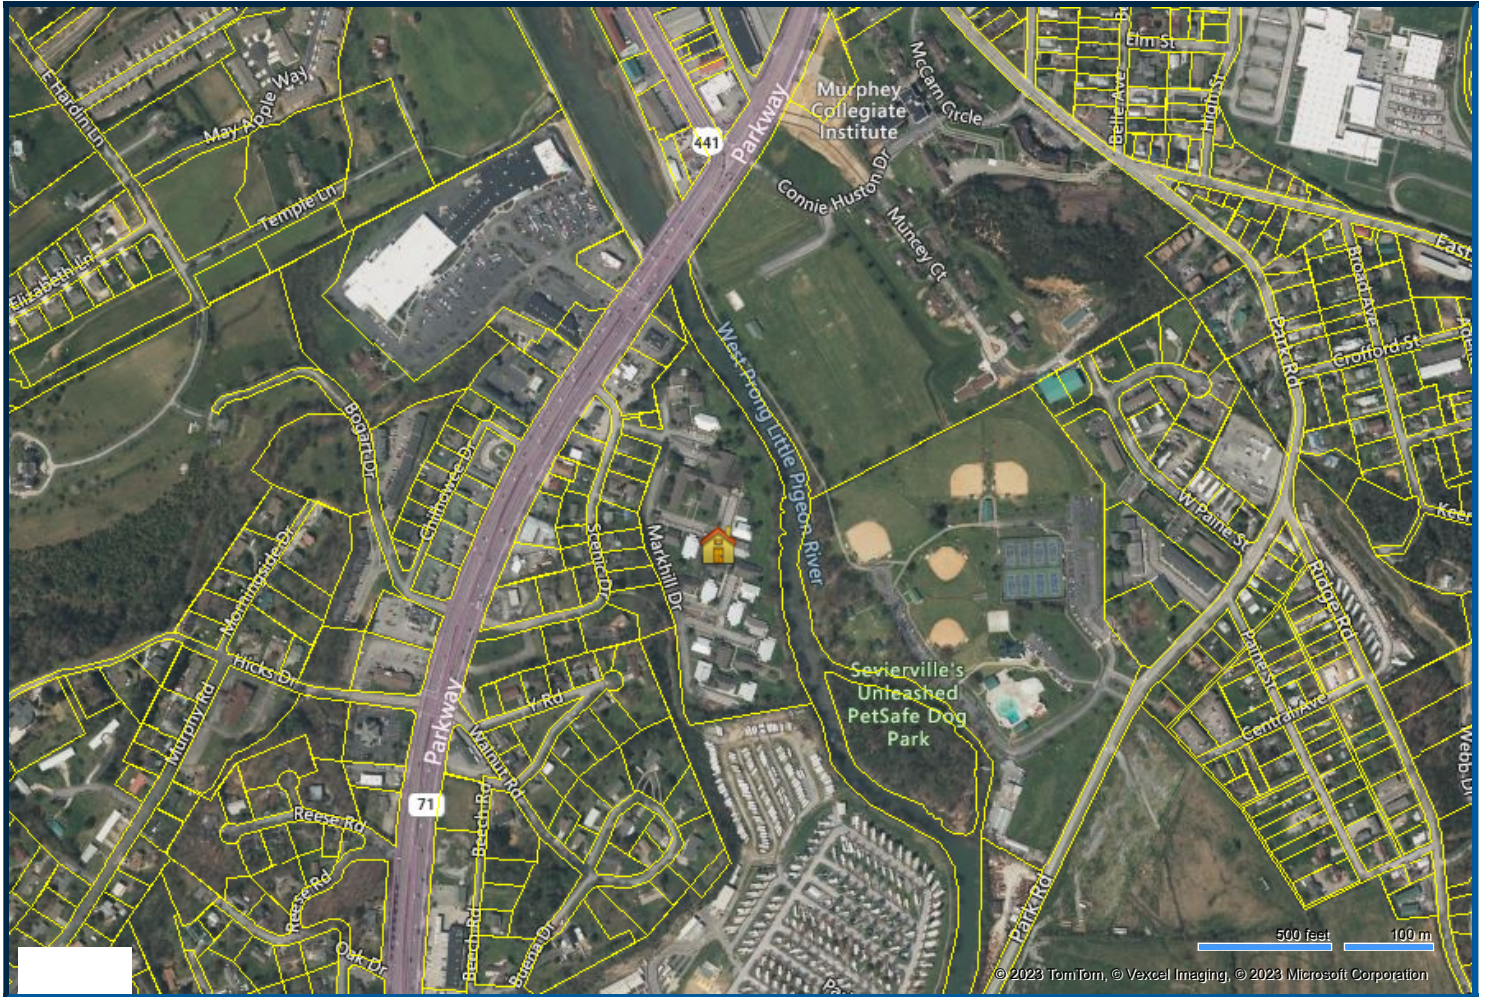

Print | Email | Save | Copy

Need Help ?

Map For Parcel Address: 700 Markhill Dr Sevierville, TN 37862-4023, Parcel ID: 061 065.01

**COPYRIGHT © 2023 COURTHOUSE RETRIEVAL SYSTEM, INC. ALL RIGHTS RESERVED.**  
Information Deemed Reliable But Not Guaranteed.  
Contact Us at (800) 374-7488 ext 3 for Help.