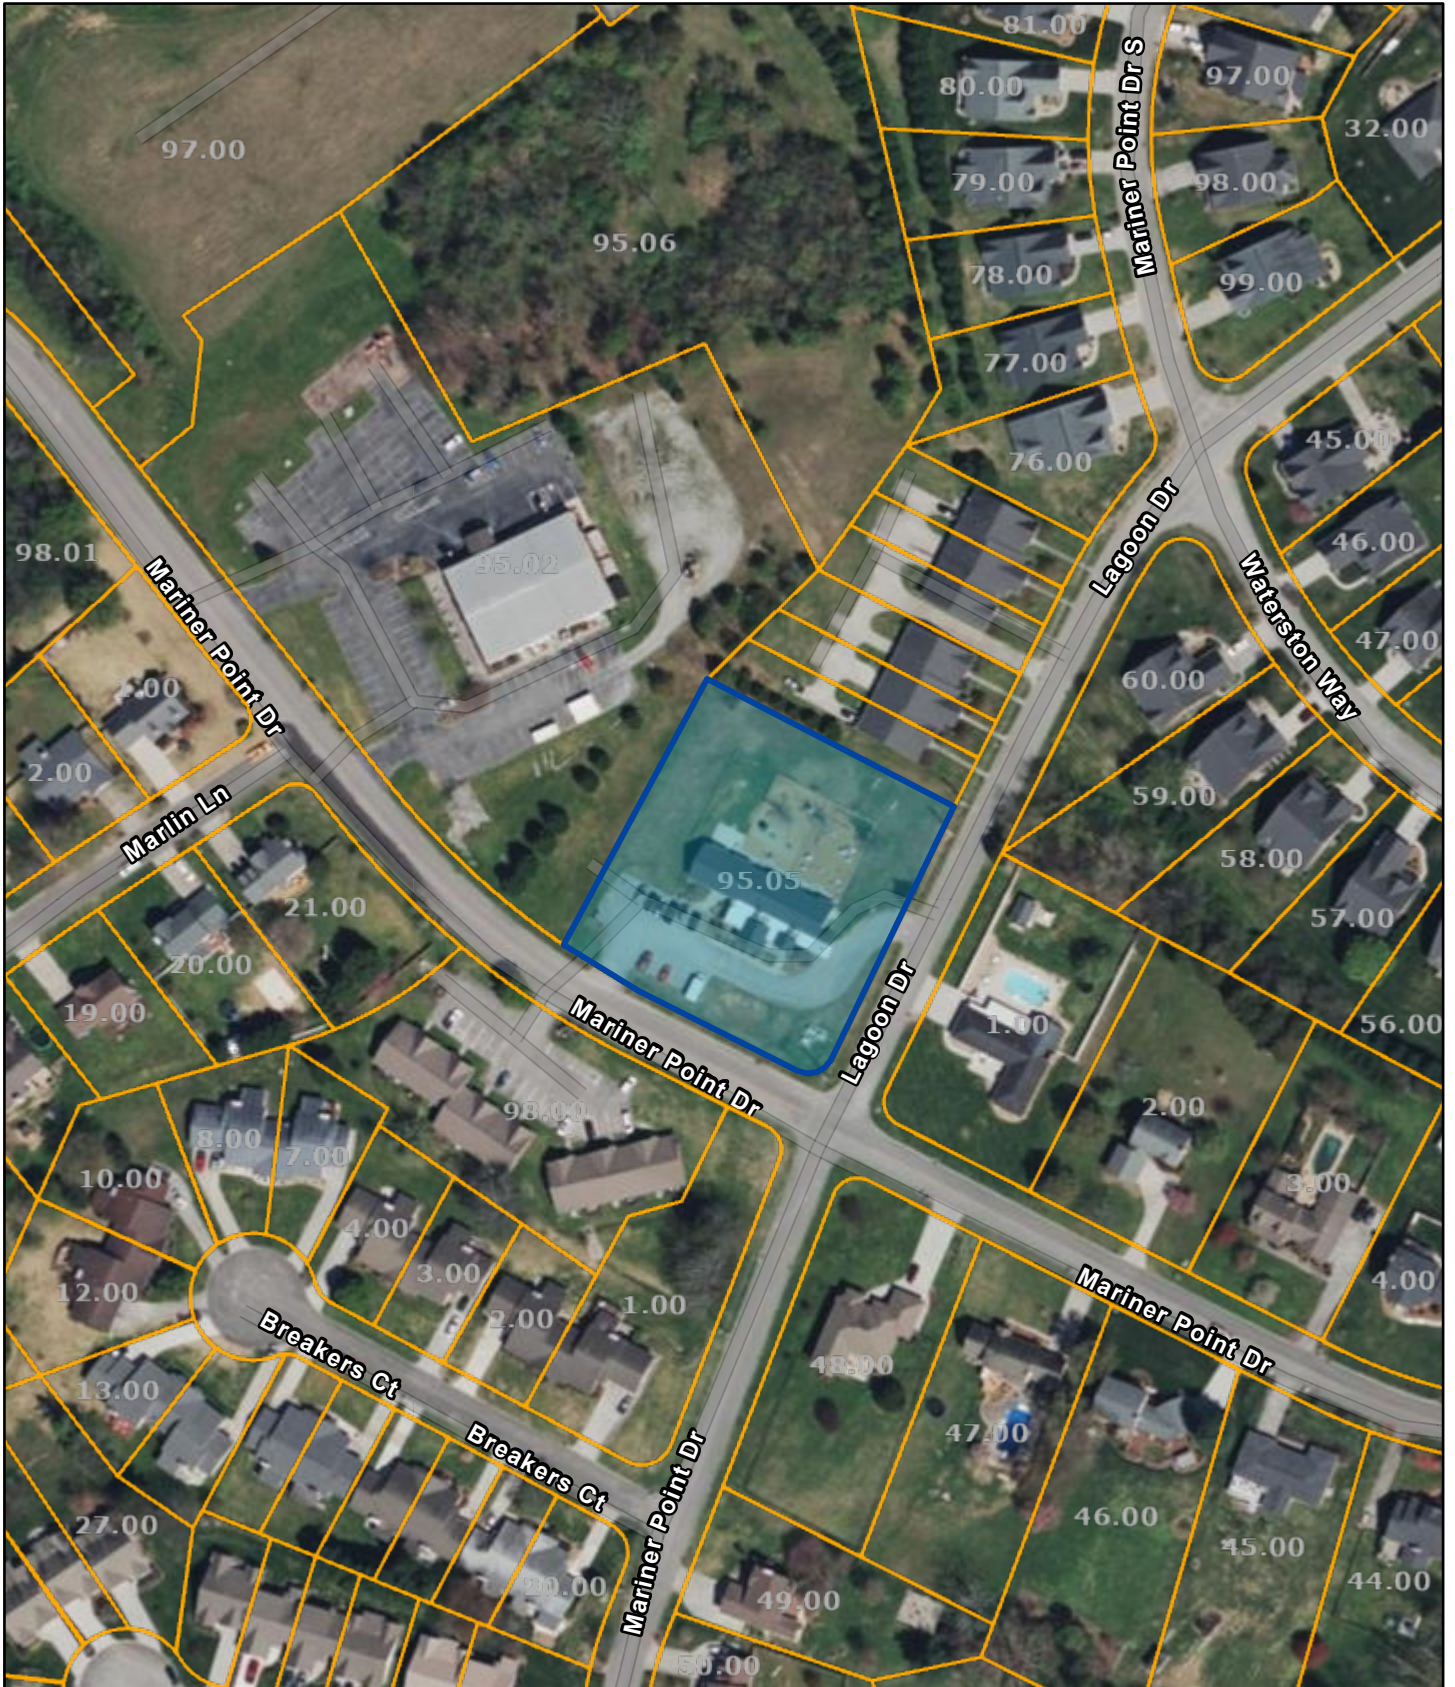

Anderson County - Parcel: 081 095.05

Date: August 31, 2023

County: Anderson
Owner: SMALL WONDERS INC
Address: MARINER POINT DR 98
Parcel Number: 081 095.05
Deeded Acreage: 1.25
Calculated Acreage: 0
Date of TDOT Imagery: 2019
Date of Vexcel Imagery: 2021