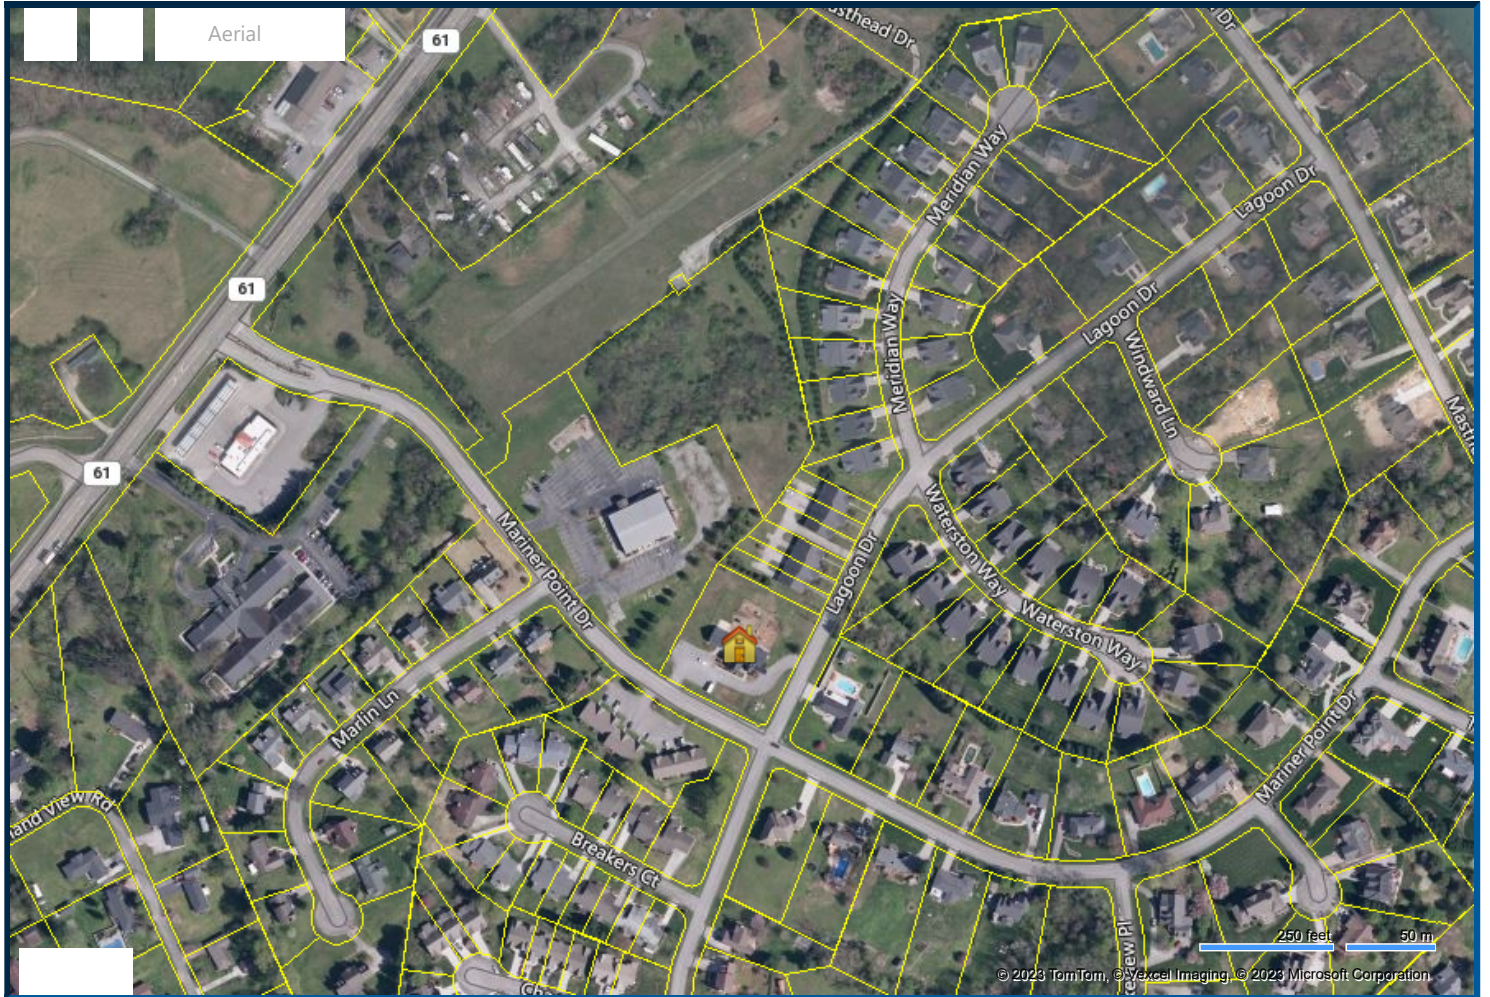

Print | Email | Save | Copy

Need Help

Map For Parcel Address: 98 Mariner Point Dr Clinton, TN 37716-7912, Parcel ID: 081 095.05

COPYRIGHT © 2023 COURTHOUSE RETRIEVAL SYSTEM, INC. ALL RIGHTS RESERVED.
Information Deemed Reliable But Not Guaranteed.
Contact Us at (800) 374-7488 ext 3 for Help.