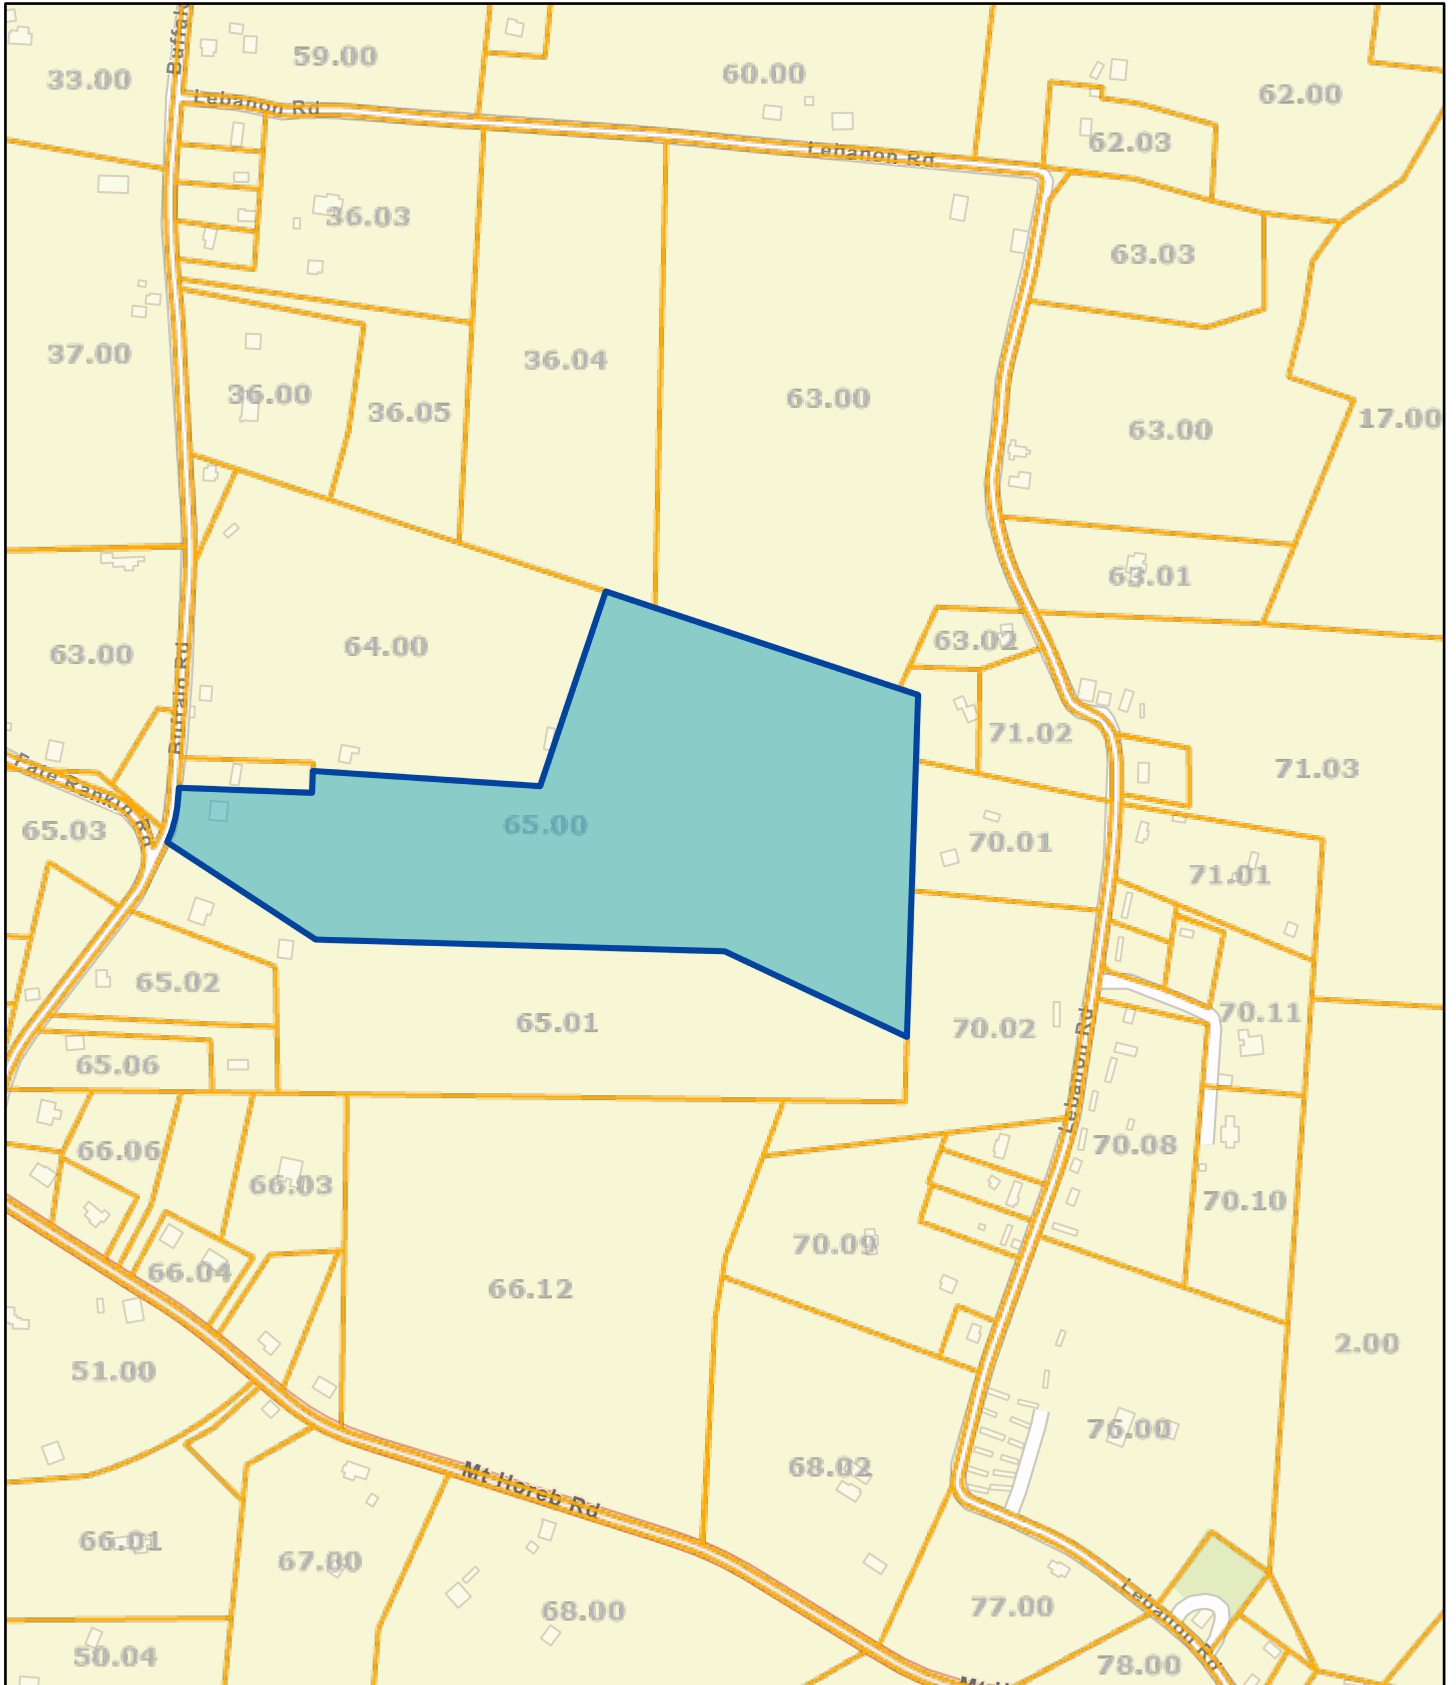

Jefferson County - Parcel: 035 065.00

Date: May 19, 2023

County: Jefferson
Owner: RAMSEY B J JR MARITAL TR &
Address: BUFFALO RD
Parcel Number: 035 065.00
Deeded Acreage: 40.98
Calculated Acreage: 37.5
Date of TDOT Imagery: 2019
Date of Vexcel Imagery: 2021

The property lines are compiled from information maintained by your local county Assessor's office but are not conclusive evidence of property ownership in any court of law.