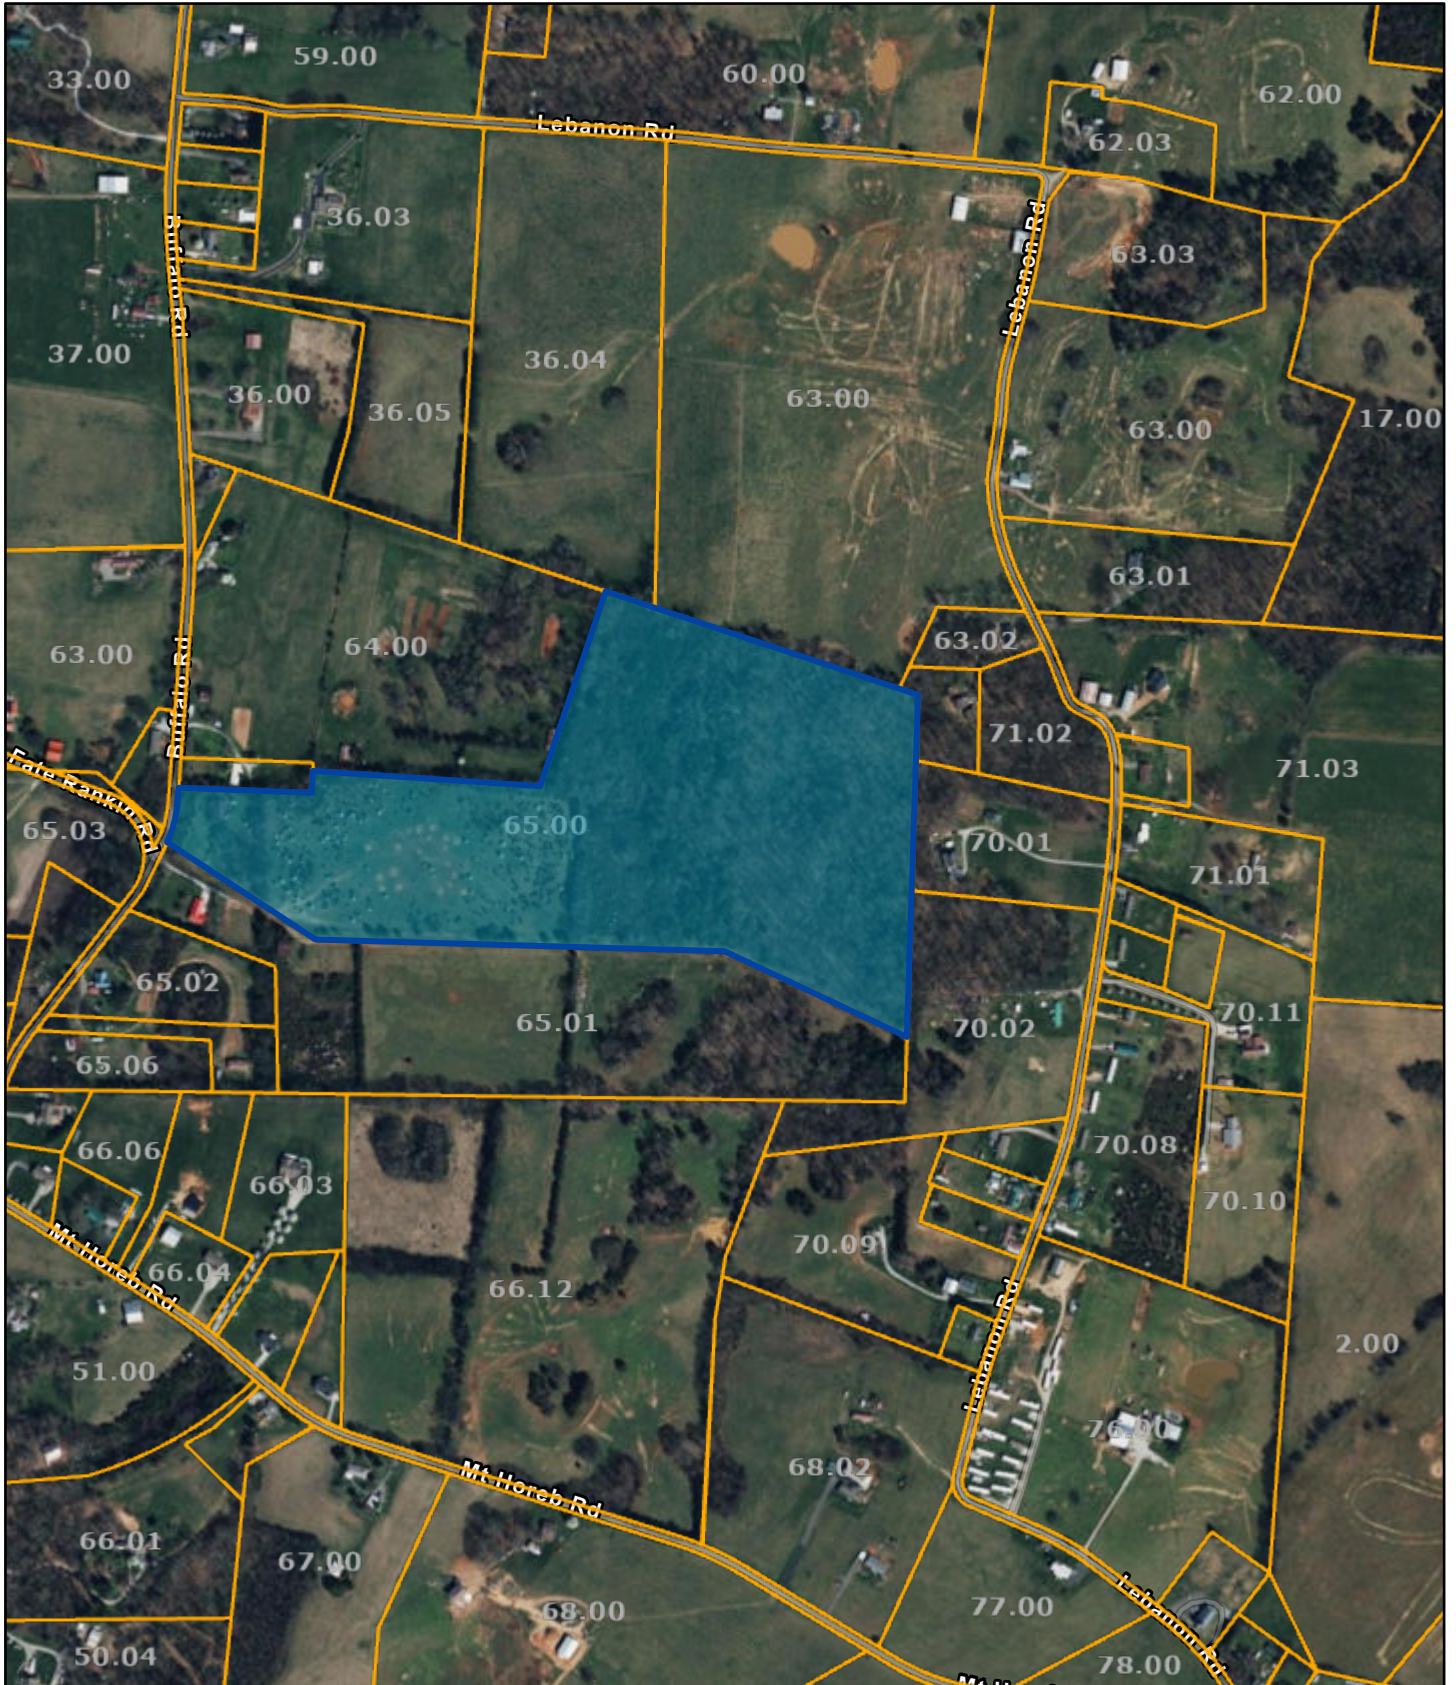

# Jefferson County - Parcel: 035 065.00

Date: May 19, 2023

County: Jefferson  
Owner: RAMSEY B J JR MARITAL TR &  
Address: BUFFALO RD  
Parcel Number: 035 065.00  
Deeded Acreage: 40.98  
Calculated Acreage: 37.5  
Date of TDOT Imagery: 2019  
Date of Vexcel Imagery: 2021

The property lines are compiled from information maintained by your local county Assessor's office but are not conclusive evidence of property ownership in any court of law.