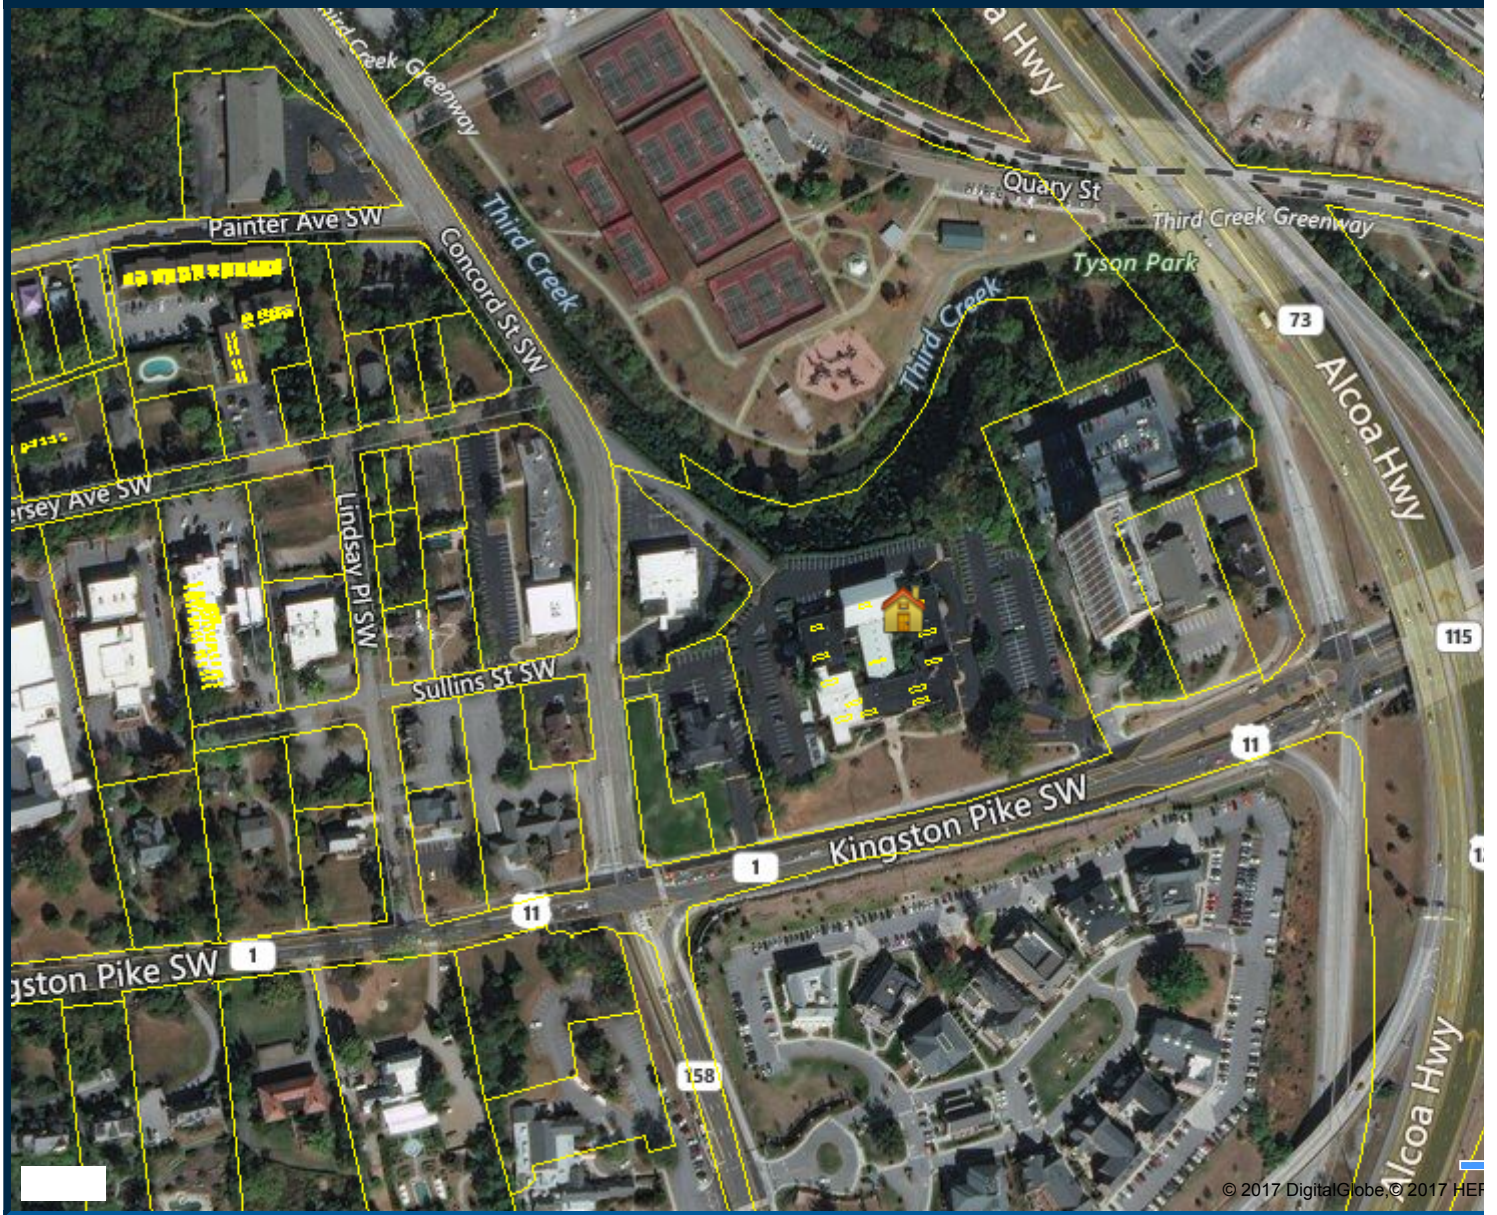

Print | Email | Save | Copy

Map for Parcel Address: 2607 Kingston Pike Knoxville, TN 37919-3333, Parcel ID: 108BB005

COPYRIGHT © 2017 COURTHOUSE RETRIEVAL SYSTEM. ALL RIGHTS RESERVED.
Information Deemed Reliable But Not Guaranteed.
Contact Us at (800) 374-7488 ext 3 for Help.