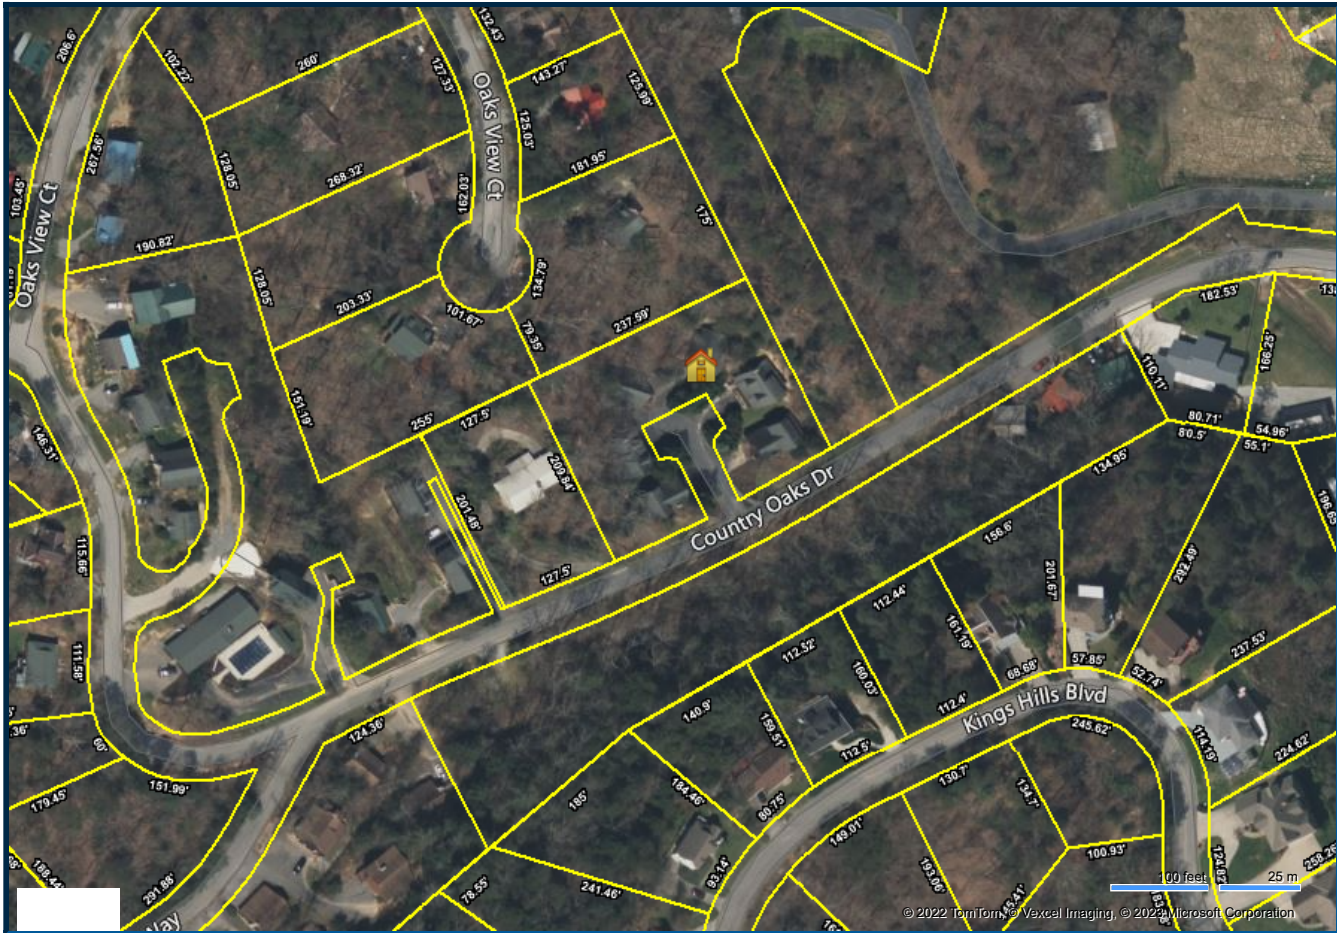

Print | Email | Save | Copy

Need Help

Map For Parcel Address: 308 Mountain Park Way TN, Parcel ID: 094B A 001.00

COPYRIGHT © 2023 COURTHOUSE RETRIEVAL SYSTEM, INC. ALL RIGHTS RESERVED.
Information Deemed Reliable But Not Guaranteed.
Contact Us at (800) 374-7488 ext 3 for Help.