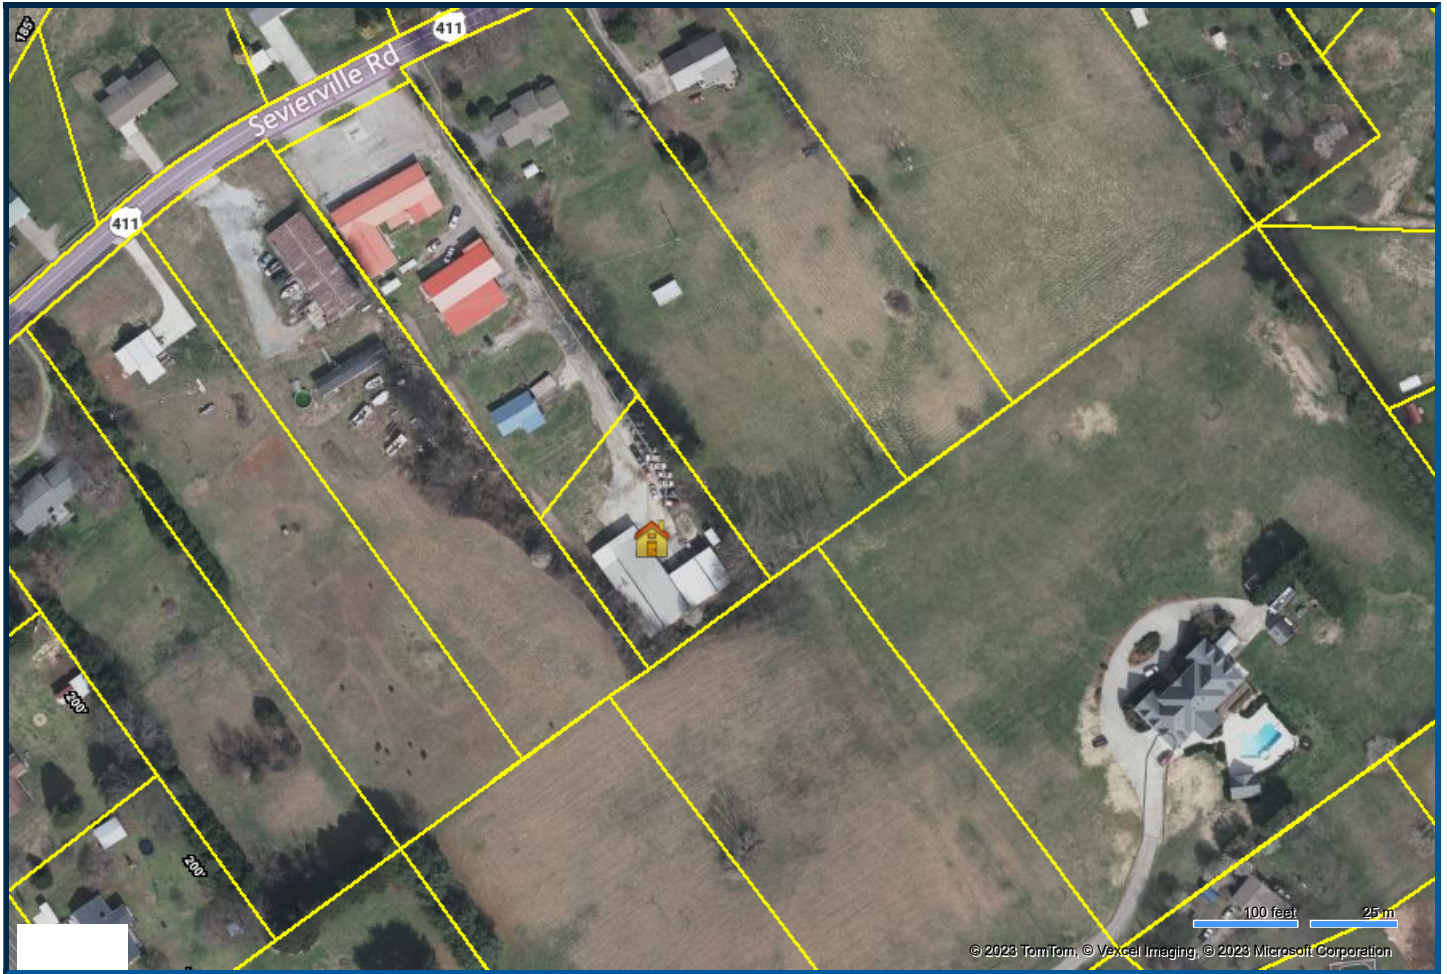

Print | Email | Save | Copy

Need Help

Map For Parcel Address: 3428 Sevierville Rd Maryville, TN 37804-2445, Parcel ID: 038 149.01

COPYRIGHT © 2023 COURTHOUSE RETRIEVAL SYSTEM, INC. ALL RIGHTS RESERVED.
Information Deemed Reliable But Not Guaranteed.
Contact Us at (800) 374-7488 ext 3 for Help.