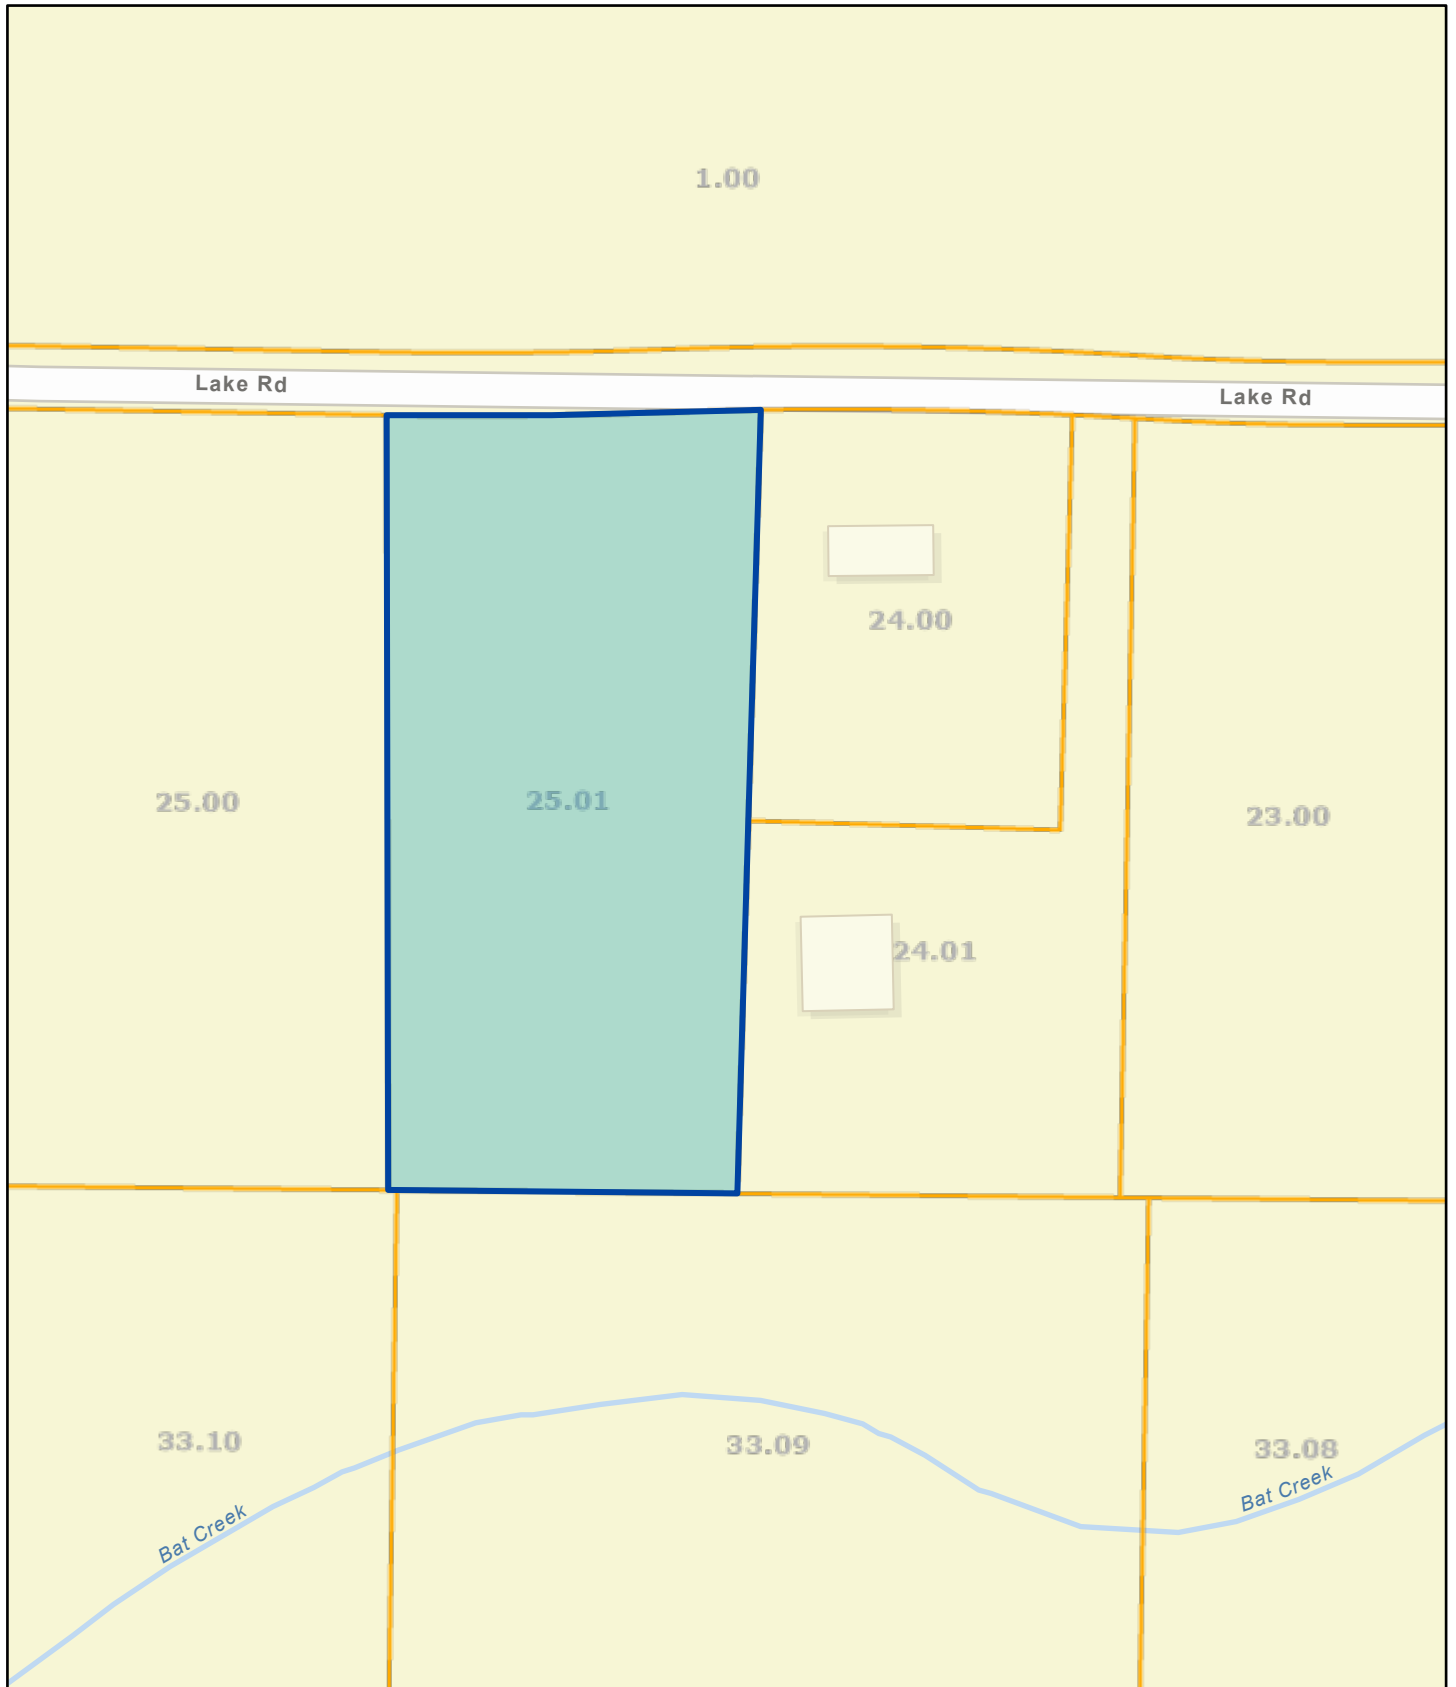

Monroe County - Parcel: 067 025.01

Date: January 30, 2023

County: Monroe
Owner: EVERHART EVELYN E
Address: LAKE RD
Parcel Number: 067 025.01
Deeded Acreage: 0
Calculated Acreage: 4.2
Date of TDOT Imagery: 2019
Date of Vexcel Imagery: 2021

The property lines are compiled from information maintained by your local county Assessor's office but are not conclusive evidence of property ownership in any court of law.