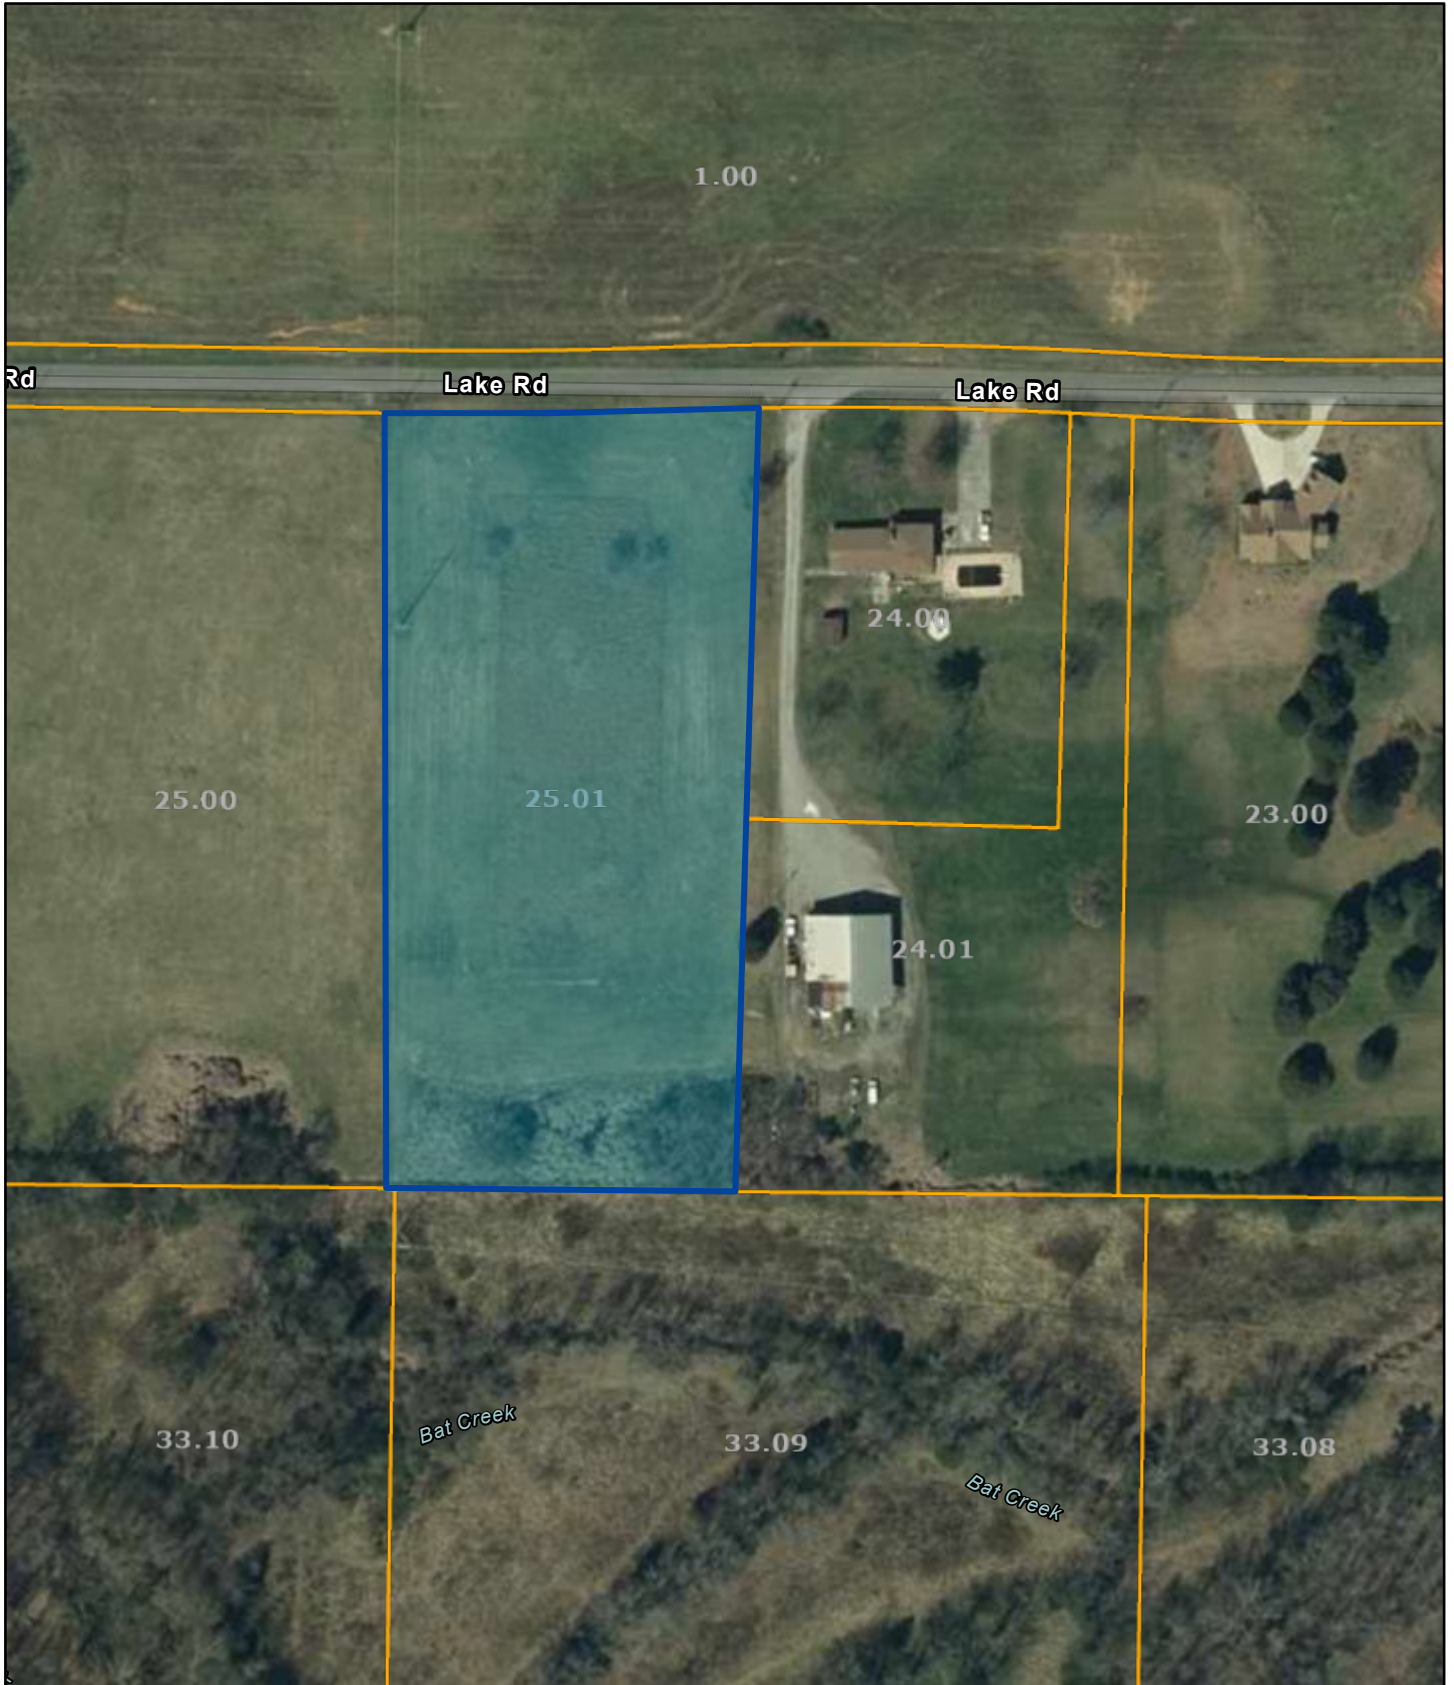

# Monroe County - Parcel: 067 025.01

Date: January 30, 2023

County: Monroe  
Owner: EVERHART EVELYN E  
Address: LAKE RD  
Parcel Number: 067 025.01  
Deeded Acreage: 0  
Calculated Acreage: 4.2  
Date of TDOT Imagery: 2019  
Date of Vexcel Imagery: 2021