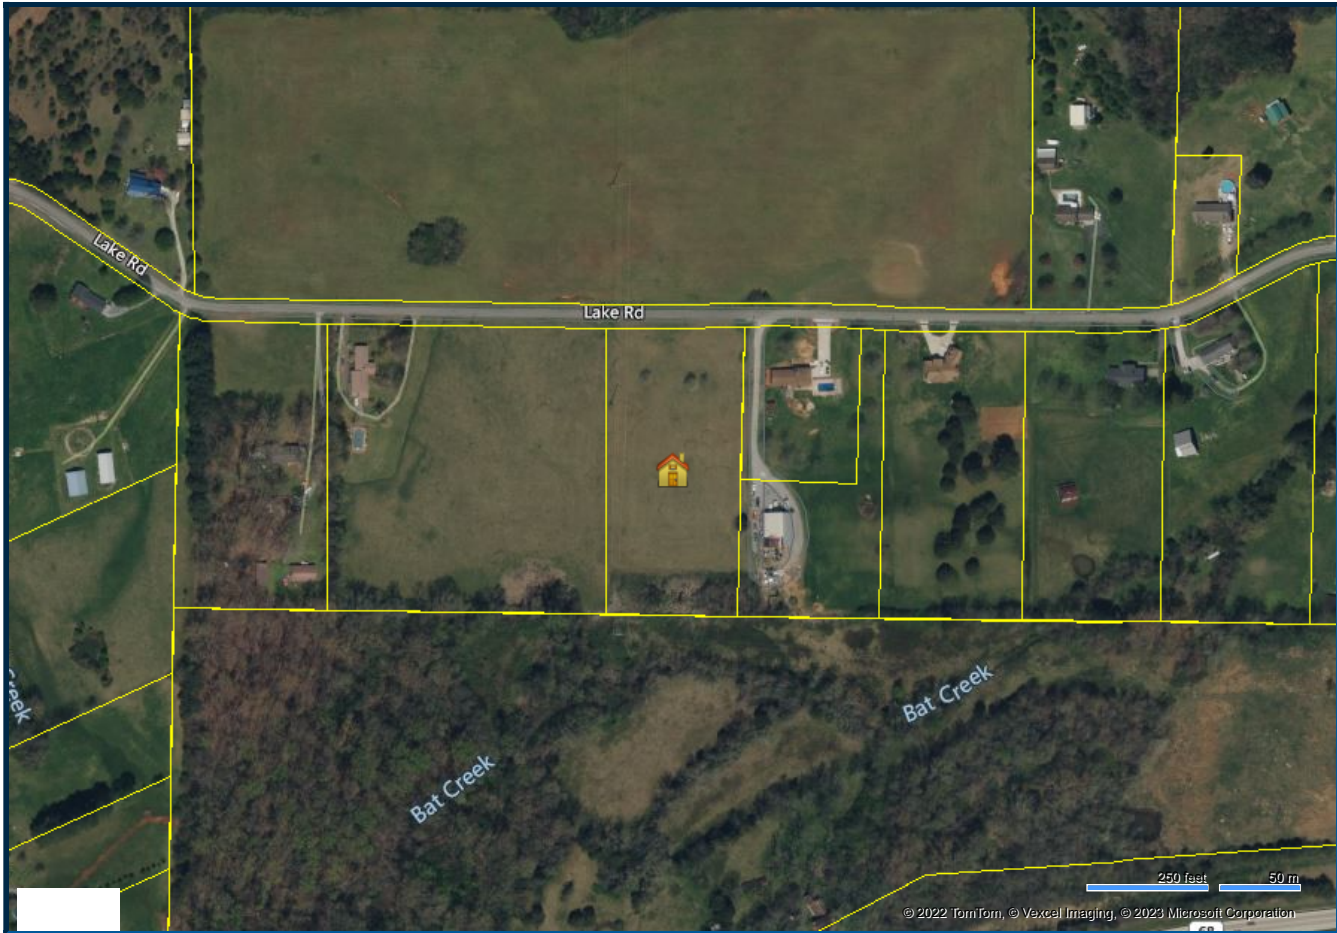

Print | Email | Save | Copy

Need Help

Map For Parcel Address: Lake Rd TN, Parcel ID: 067 025.01

COPYRIGHT © 2023 COURTHOUSE RETRIEVAL SYSTEM, INC. ALL RIGHTS RESERVED.
Information Deemed Reliable But Not Guaranteed.
Contact Us at (800) 374-7488 ext 3 for Help.