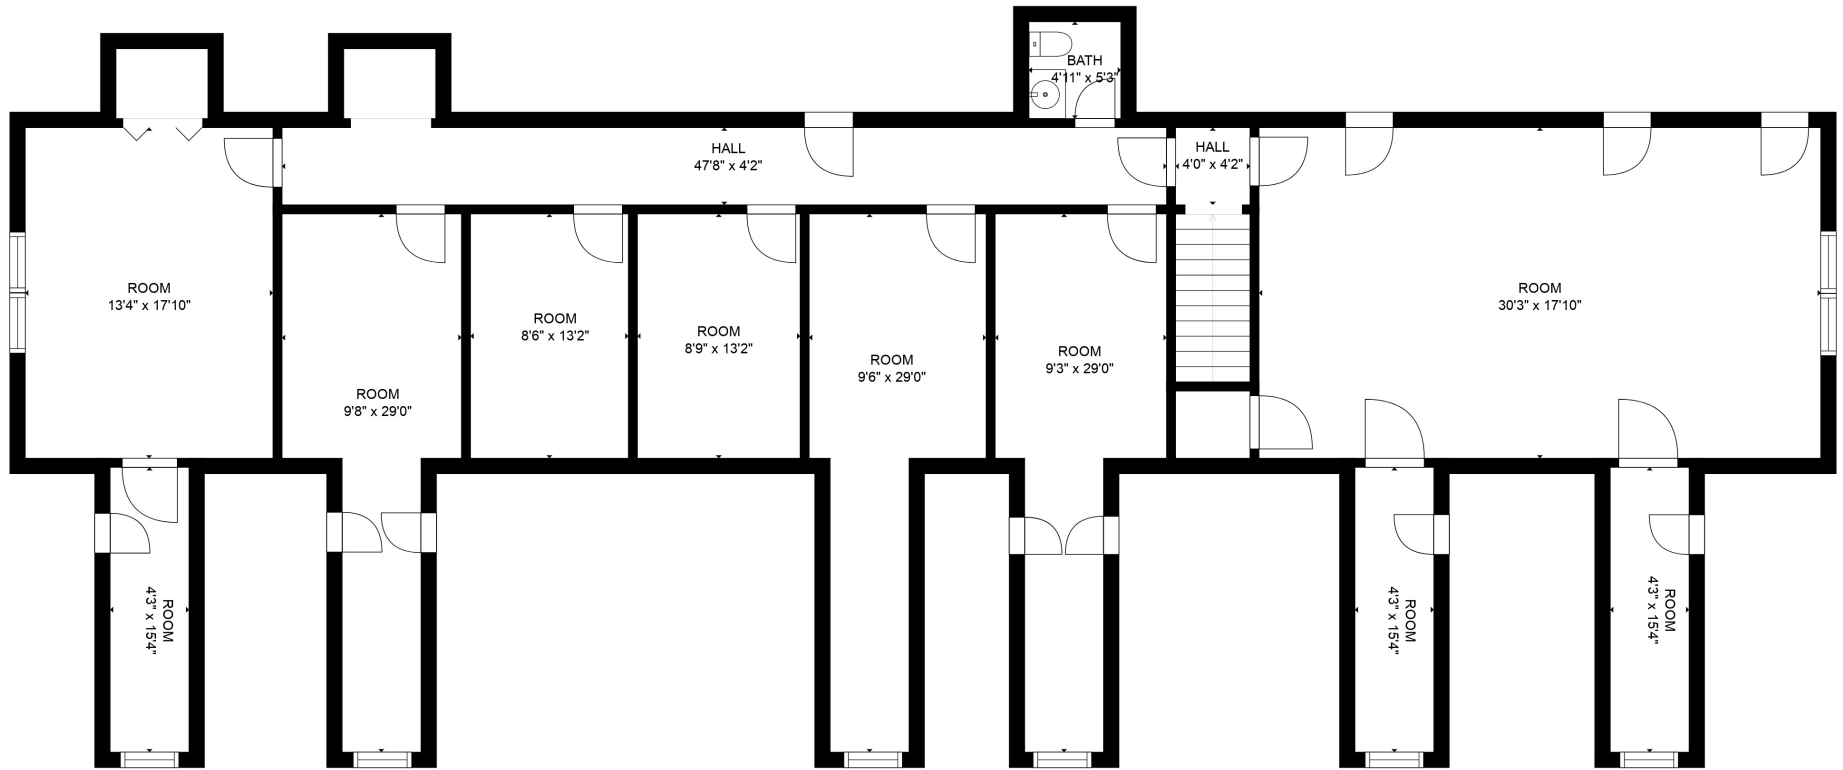

FLOOR 2

FLOOR 1

Estimated areas

GLA FLOOR 1: 4835 sq. ft, excluded 0 sq. ft
 GLA FLOOR 2: 2571 sq. ft, excluded 0 sq. ft
 Total GLA 7406 sq. ft, total scanned area 7406 sq. ft

SIZES AND DIMENSIONS ARE APPROXIMATE, ACTUAL MAY VARY.

Estimated areas

GLA FLOOR 1: 4835 sq. ft, excluded 0 sq. ft
 GLA FLOOR 2: 2571 sq. ft, excluded 0 sq. ft
 Total GLA 7406 sq. ft, total scanned area 7406 sq. ft

SIZES AND DIMENSIONS ARE APPROXIMATE, ACTUAL MAY VARY.