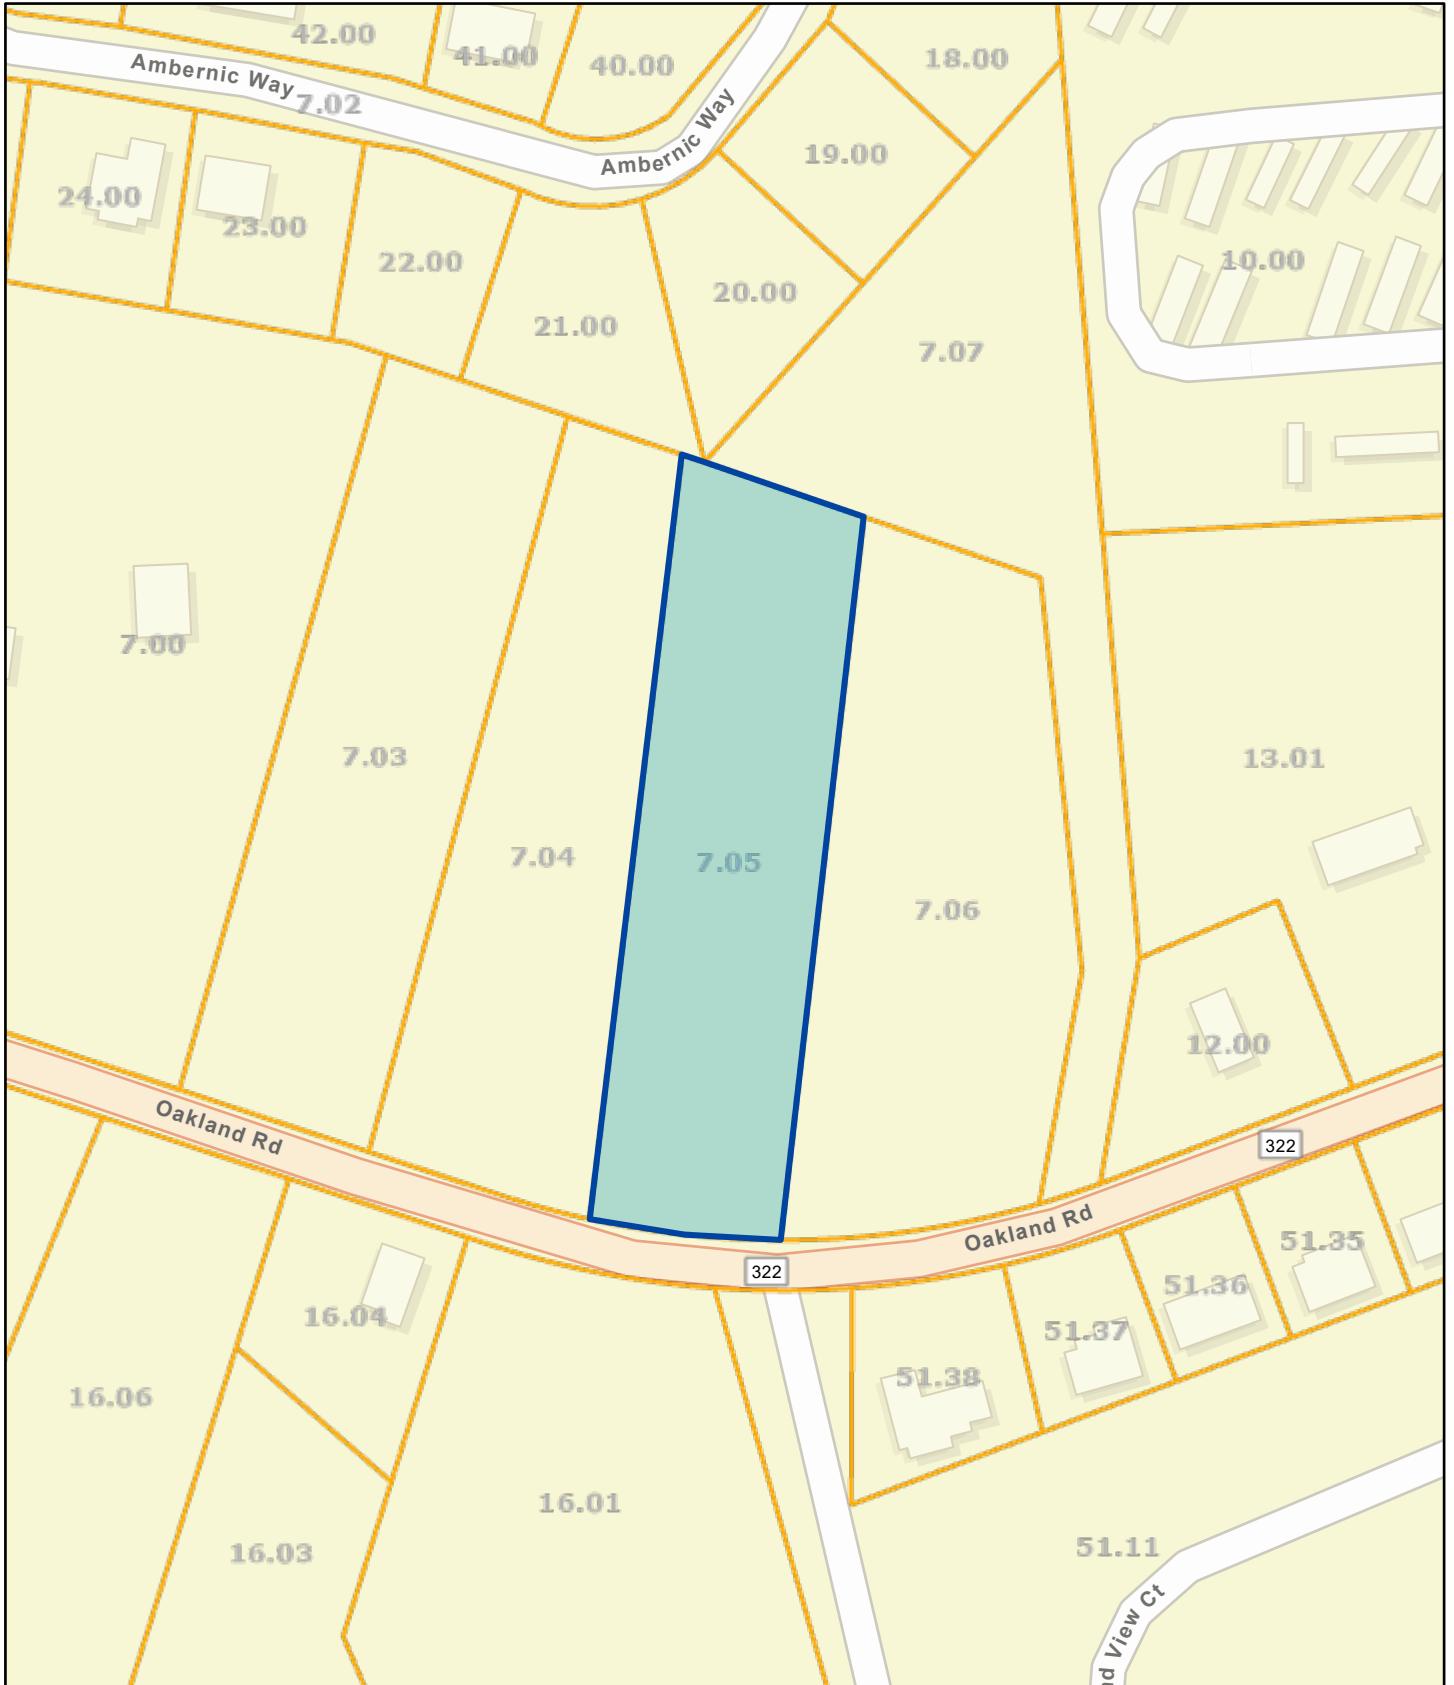

Monroe County - Parcel: 023 007.05

Date: August 2, 2022

County: Monroe
Owner: RENFRO FAMILY TRUST
Address: OAKLAND RD
Parcel Number: 023 007.05
Deeded Acreage: 2
Calculated Acreage: 0
Date of TDOT Imagery: 2019
Date of Vexcel Imagery: 2021

The property lines are compiled from information maintained by your local county Assessor's office but are not conclusive evidence of property ownership in any court of law.