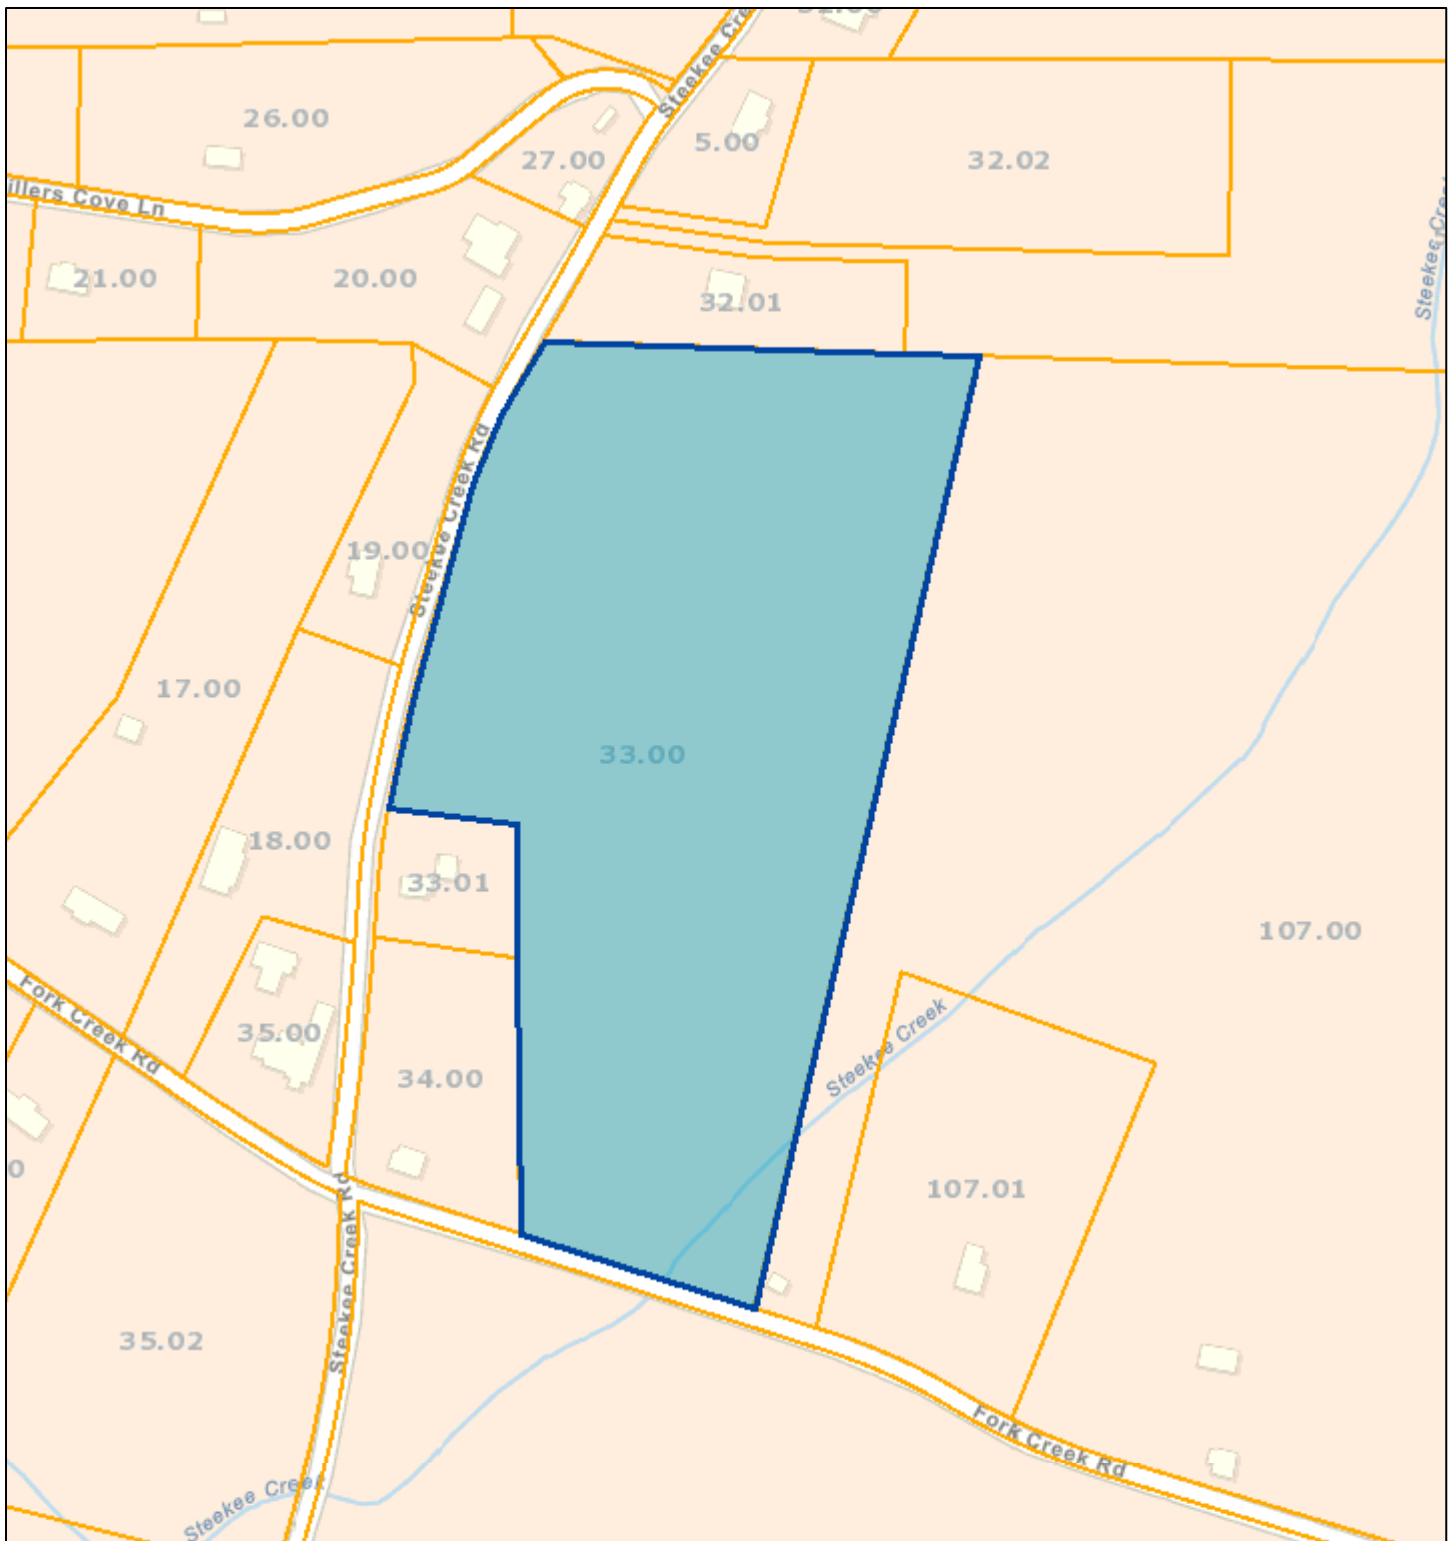

Loudon County - Parcel: 066 033.00

Date: June 2, 2022
County: Loudon
Owner: ARP DOYLE E ETAL
Address: STEEKEE CREEK RD
Parcel Number: 066 033.00
Deeded Acreage: 20.75
Calculated Acreage: 20.75
Date of Imagery: 2019

State of Tennessee, Comptroller of the Treasury, Department of Property Assessment (DPA) – Geographic Services

The property lines are compiled from information maintained by your local county Assessor's office but are not conclusive evidence of property ownership in any court of law.