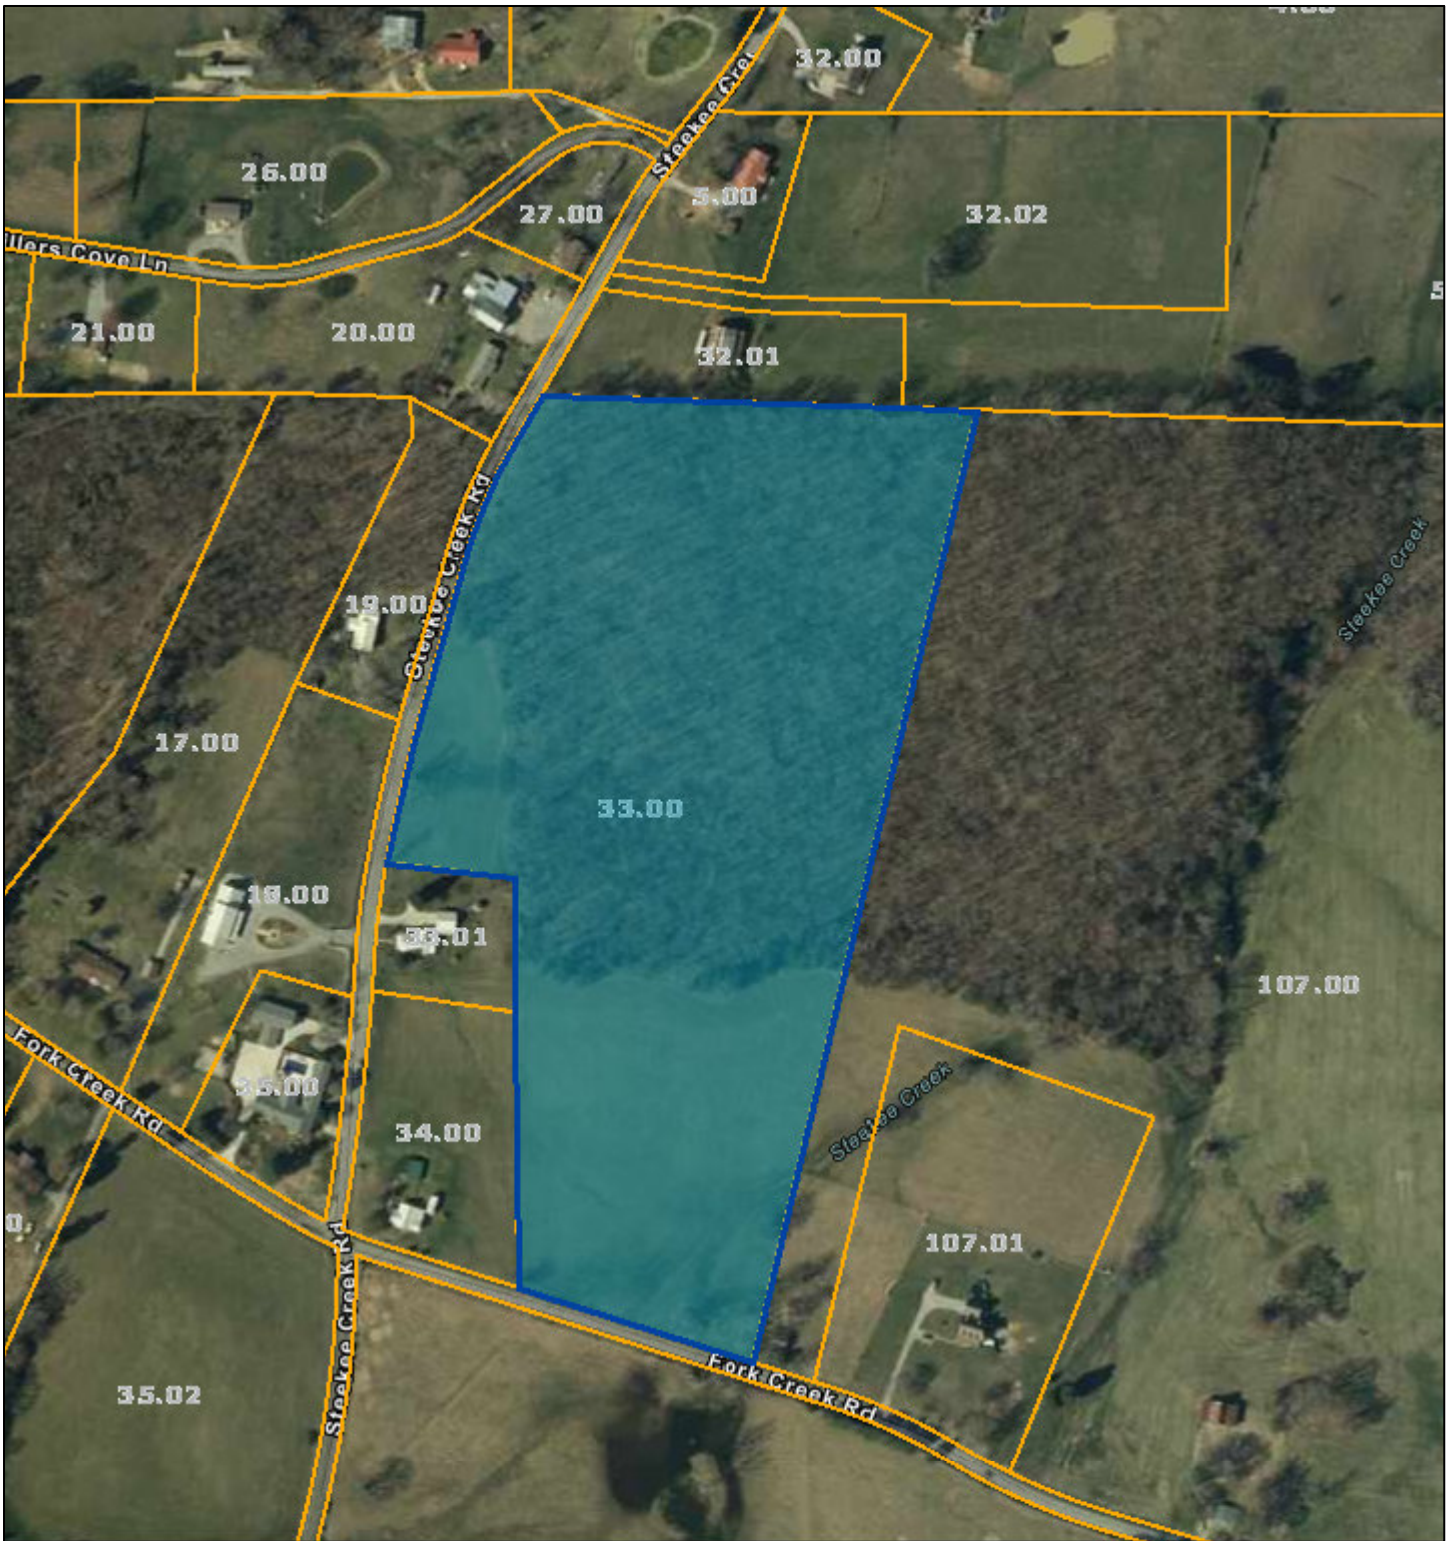

Loudon County - Parcel: 066 033.00

Date: June 2, 2022
County: Loudon
Owner: ARP DOYLE E ETAL
Address: STEEKEE CREEK RD
Parcel Number: 066 033.00
Deeded Acreage: 20.75
Calculated Acreage: 20.75
Date of Imagery: 2019

State of Tennessee, Comptroller of the Treasury, Department of Property Assessment (DPA) – Geographic Services
TDOT

The property lines are compiled from information maintained by your local county Assessor's office but are not conclusive evidence of property ownership in any court of law.