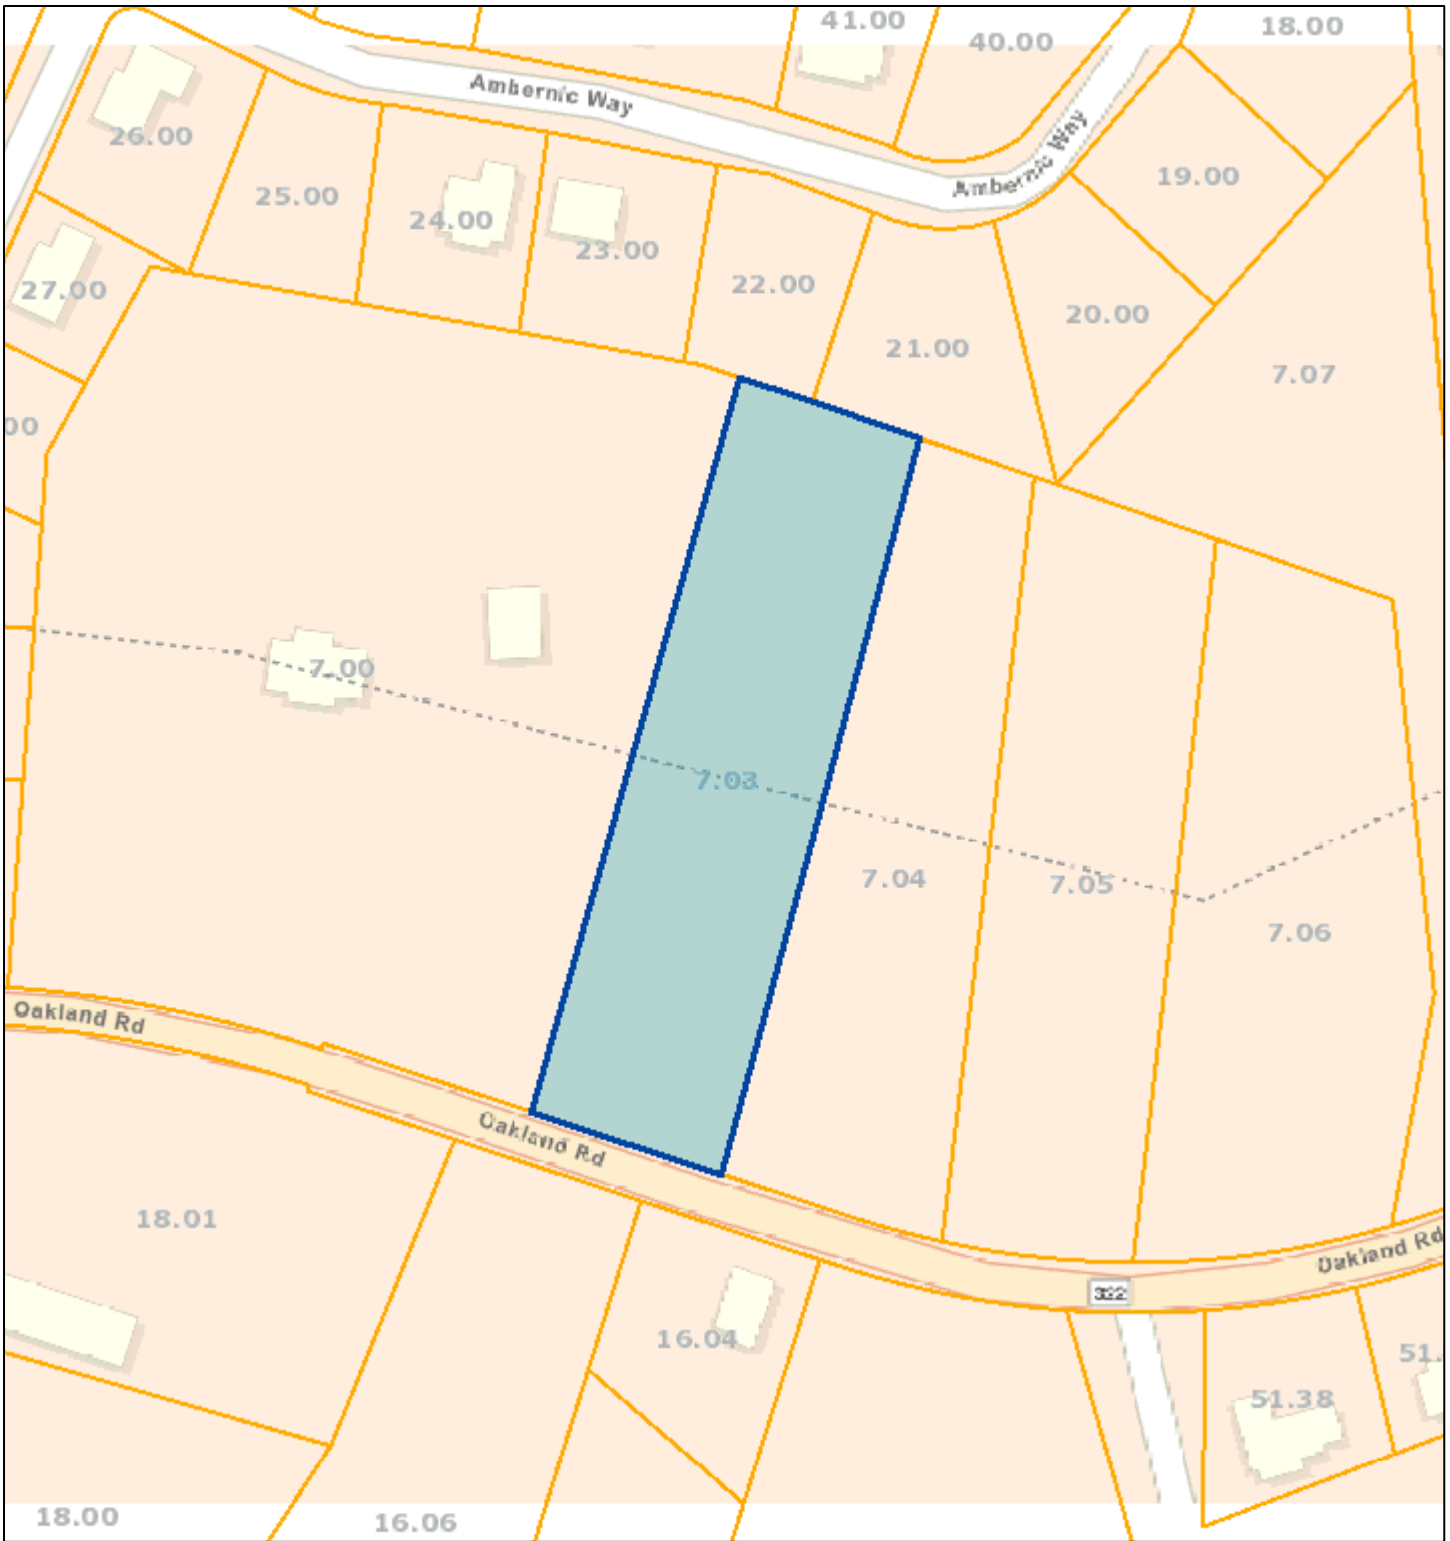

# Monroe County - Parcel: 023 007.03

Date: May 11, 2022  
County: Monroe  
Owner: RENFRO FAMILY TRUST  
Address: OAKLAND RD  
Parcel Number: 023 007.03  
Deeded Acreage: 2  
Calculated Acreage: 0  
Date of Imagery: 2019

State of Tennessee, Comptroller of the Treasury, Department of Property Assessment (DPA) – Geographic Services

The property lines are compiled from information maintained by your local county Assessor's office but are not conclusive evidence of property ownership in any court of law.