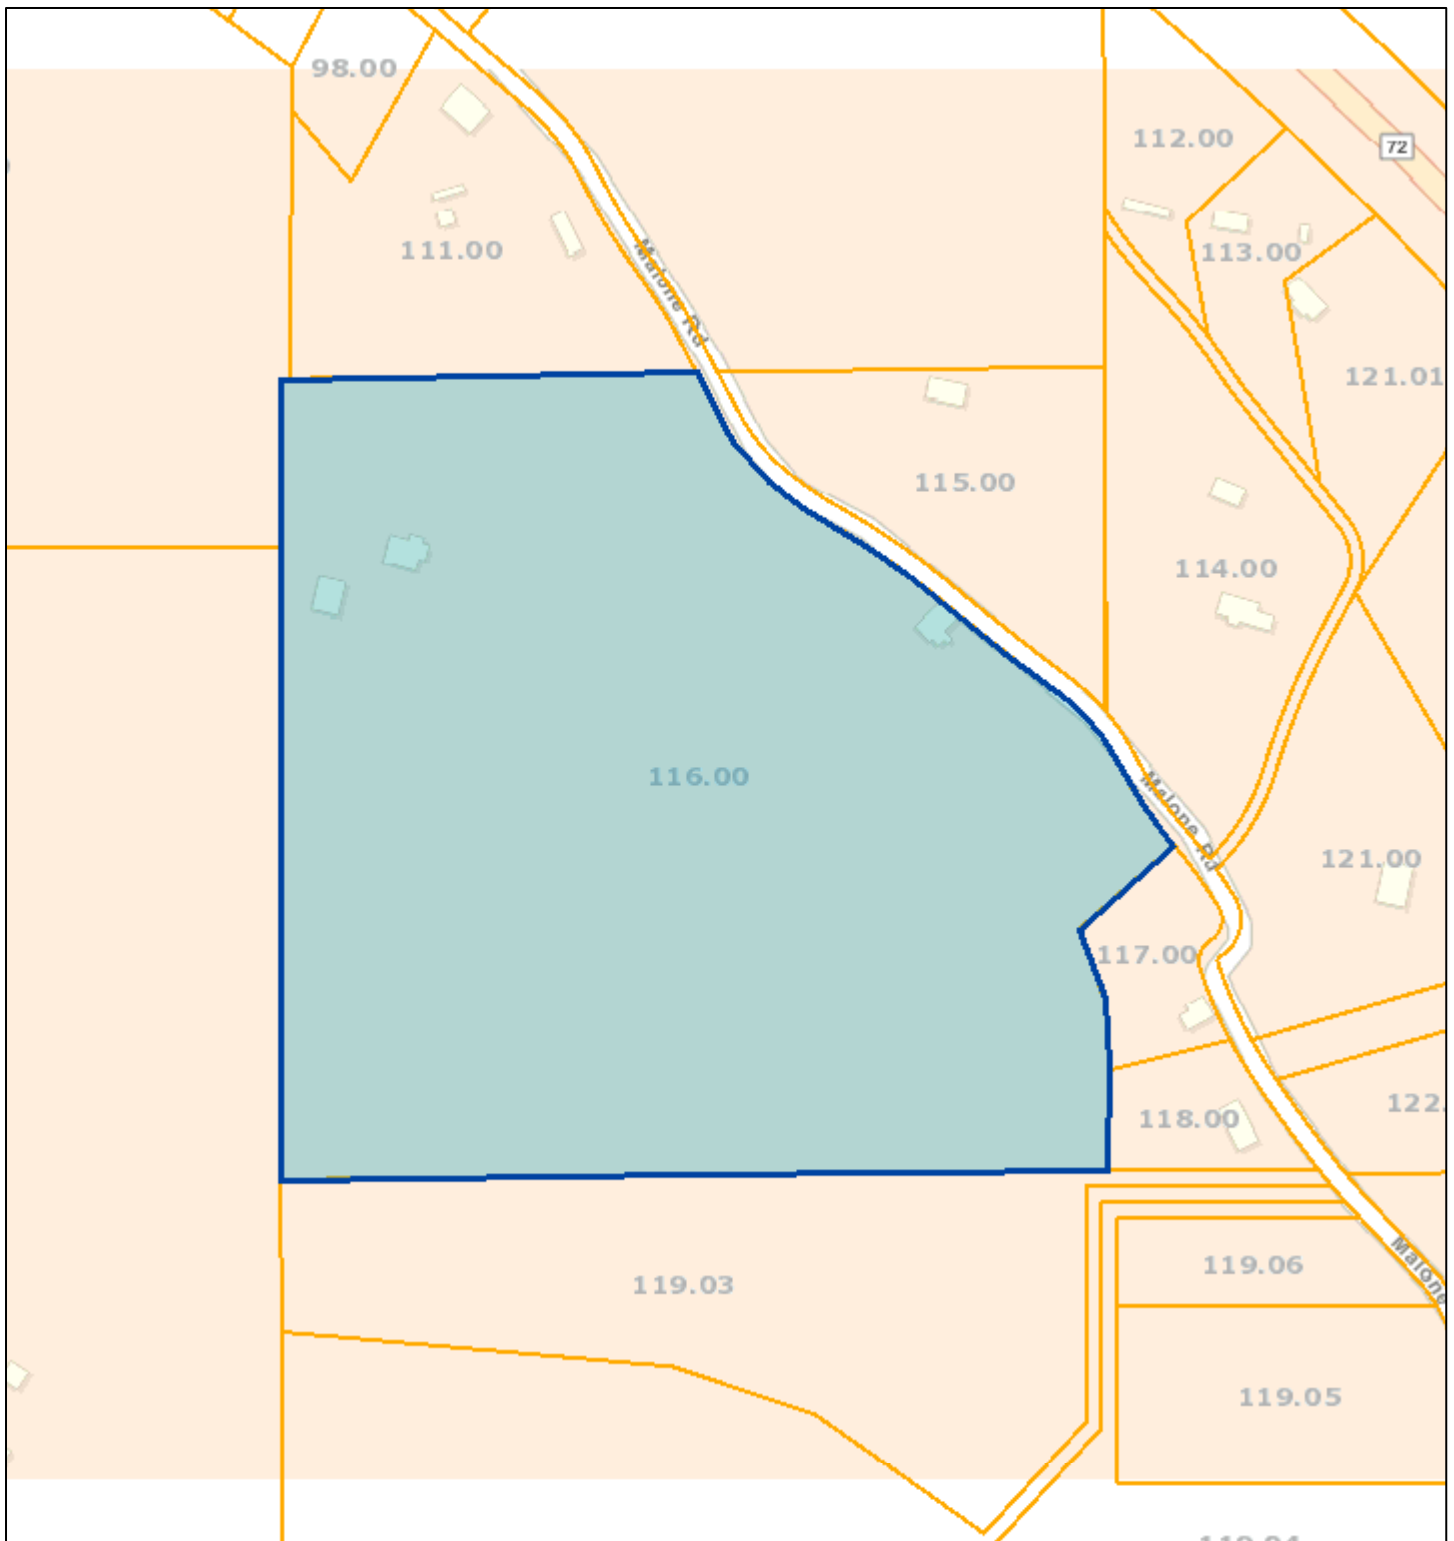

Loudon County - Parcel: 057 116.00

Date: April 1, 2022
County: Loudon
Owner: HOWARD BOYD R
Address: MALONE RD 3621
Parcel Number: 057 116.00
Deeded Acreage: 34.21
Calculated Acreage: 0
Date of Imagery: 2019

State of Tennessee, Comptroller of the Treasury, Department of Property Assessment (DPA) – Geographic Services

The property lines are compiled from information maintained by your local county Assessor's office but are not conclusive evidence of property ownership in any court of law.