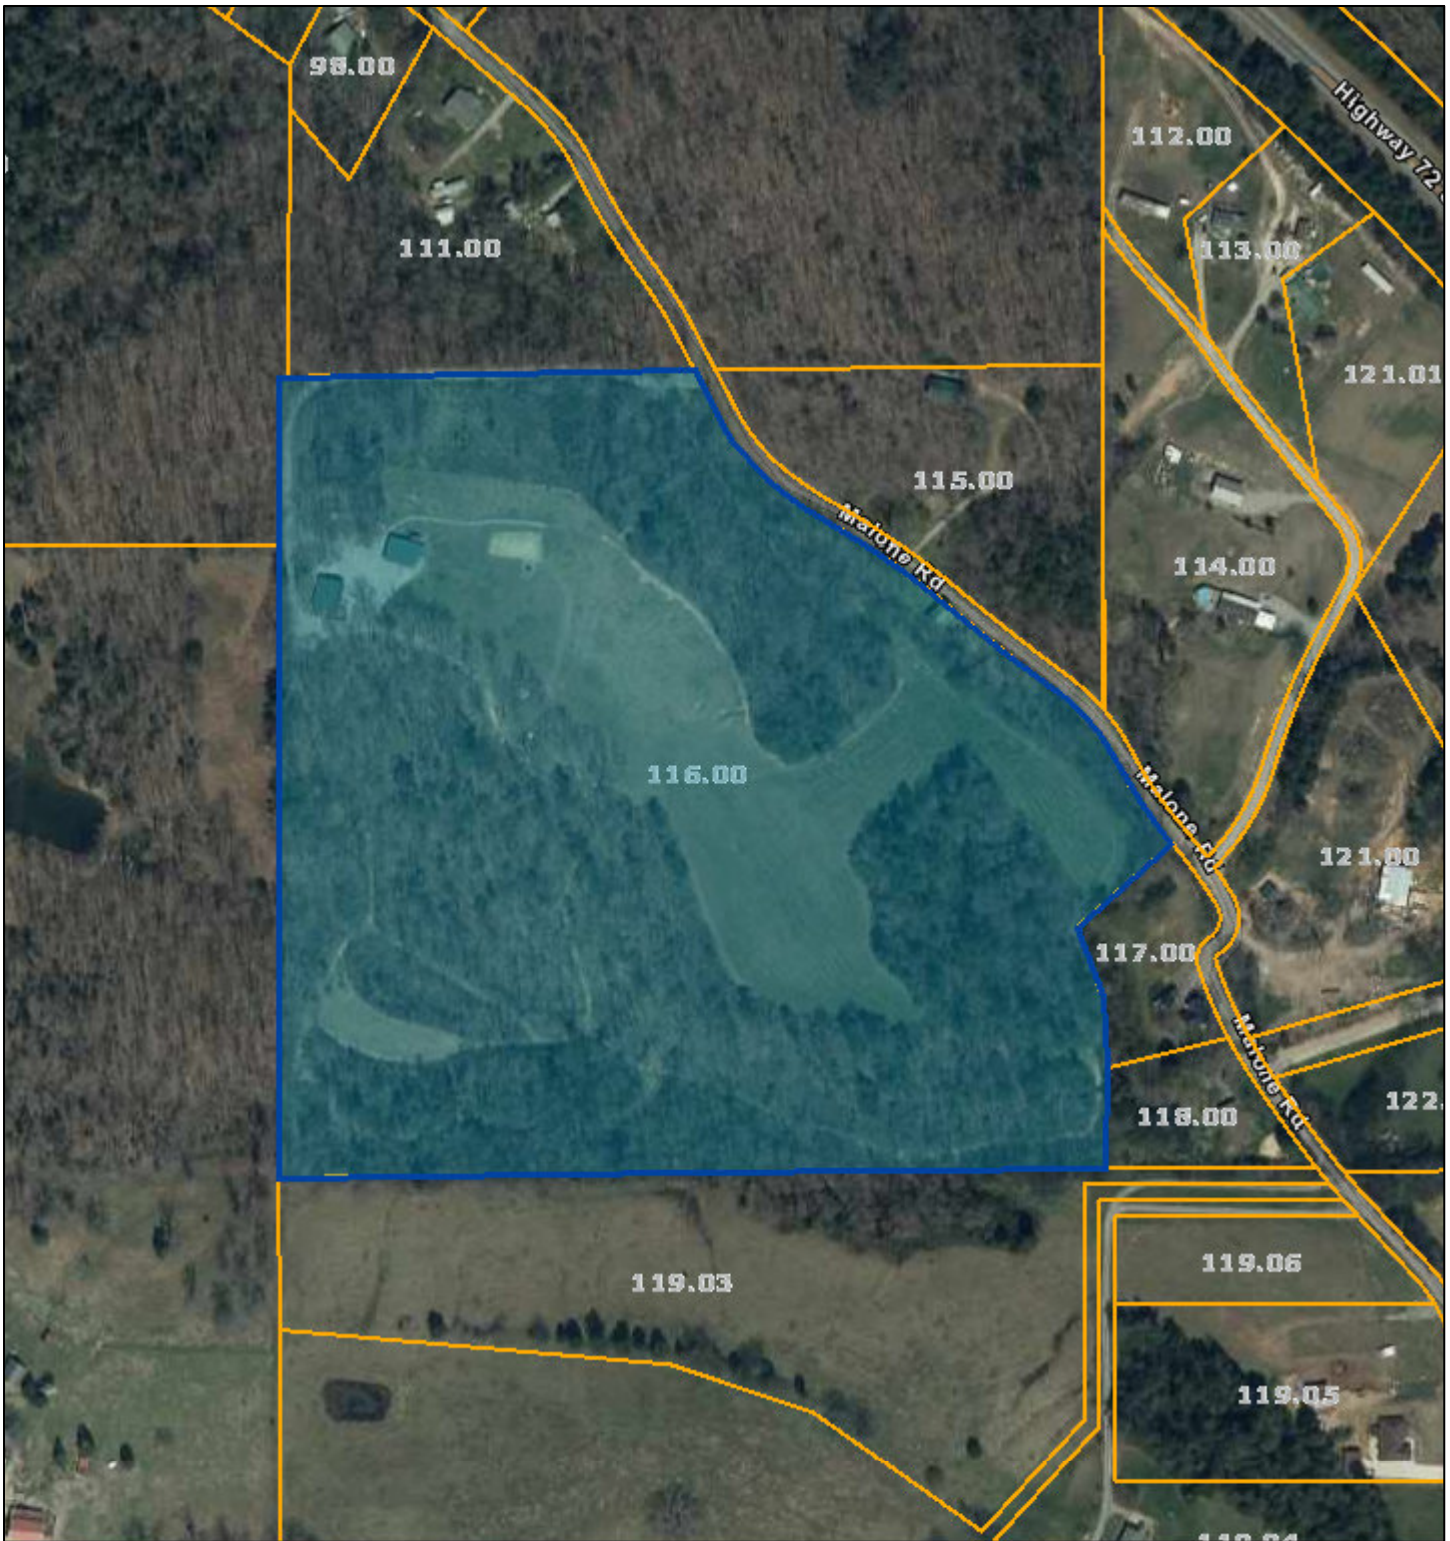

Loudon County - Parcel: 057 116.00

Date: April 1, 2022  
County: Loudon  
Owner: HOWARD BOYD R  
Address: MALONE RD 3621  
Parcel Number: 057 116.00  
Deeded Acreage: 34.21  
Calculated Acreage: 0  
Date of Imagery: 2019

State of Tennessee, Comptroller of the Treasury, Department of Property Assessment (DPA) – Geographic Services  
TDOT

The property lines are compiled from information maintained by your local county Assessor's office but are not conclusive evidence of property ownership in any court of law.