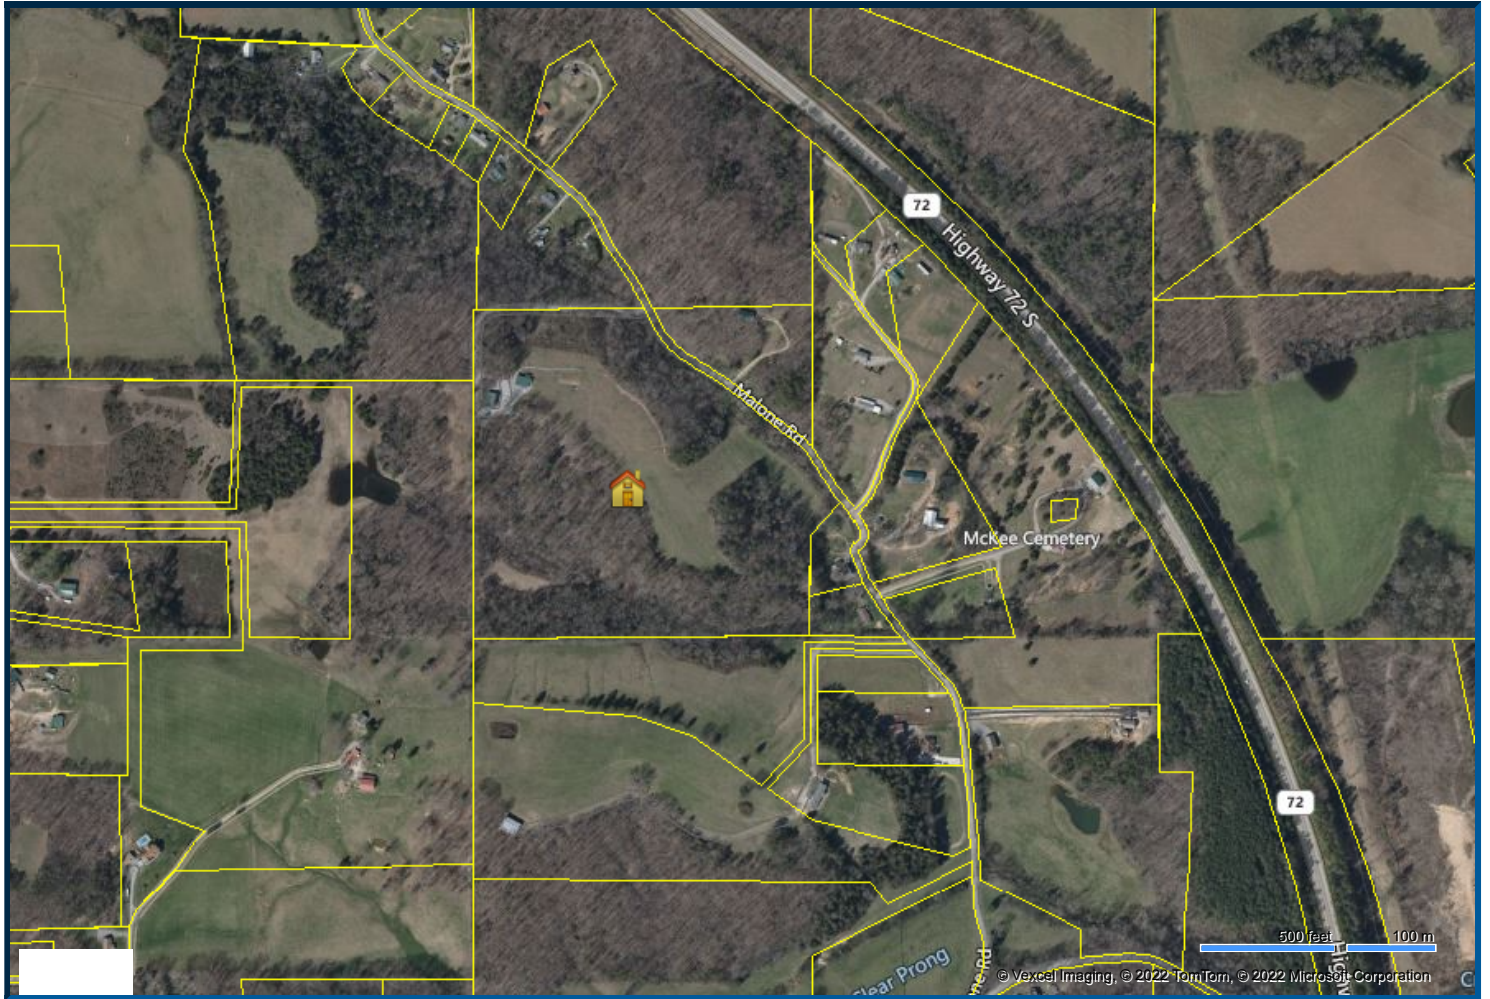

Print | Email | Save | Copy

Need Help ?

Map For Parcel Address: 3621 Malone Rd Loudon, TN 37774-3907, Parcel ID: 057 116.00

**COPYRIGHT © 2022 COURTHOUSE RETRIEVAL SYSTEM, INC. ALL RIGHTS RESERVED.**  
Information Deemed Reliable But Not Guaranteed.  
Contact Us at (800) 374-7488 ext 3 for Help.