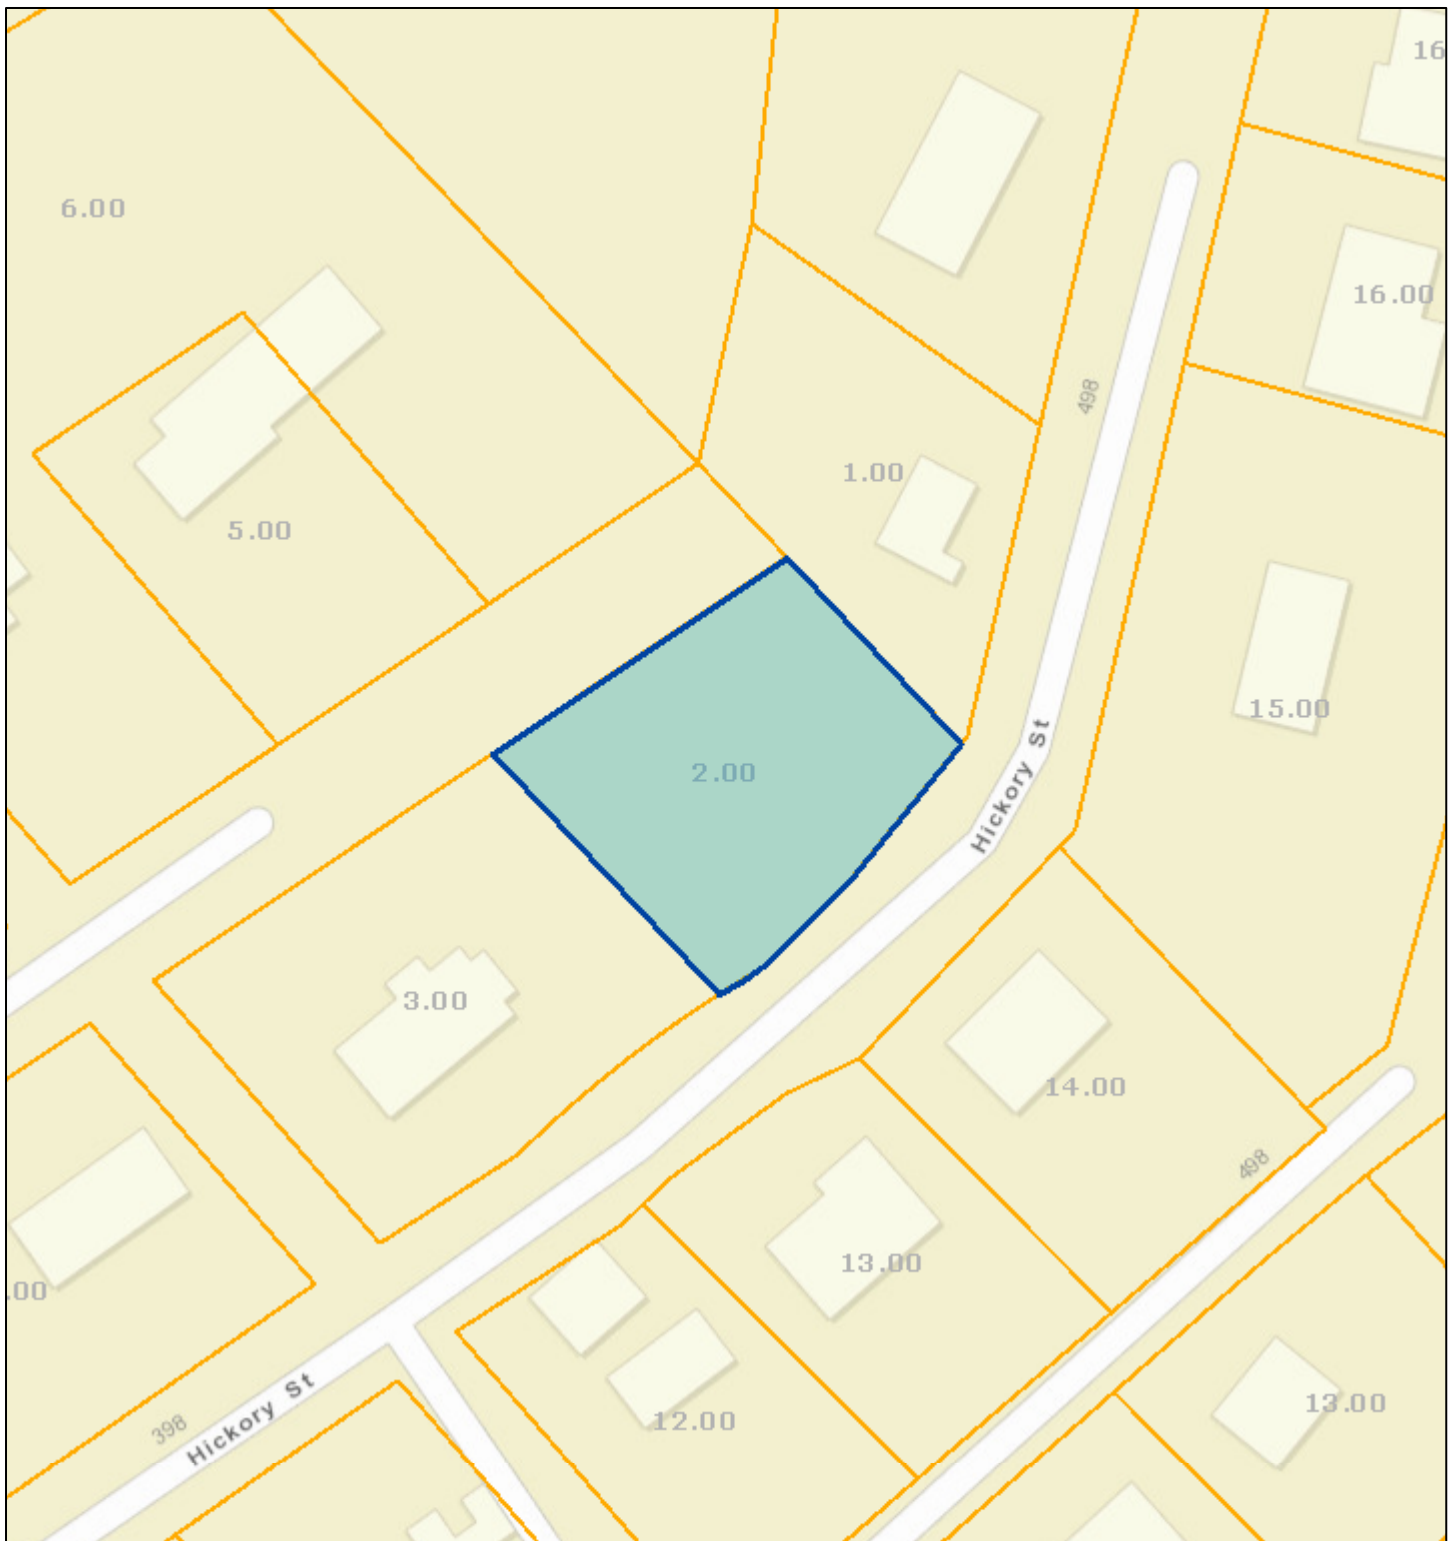

# Anderson County - Parcel: 074G B 002.00

Date: January 26, 2022  
County: Anderson  
Owner: UNDERWOOD WILLIAM E  
Address: HICKORY ST 404  
Parcel Number: 074G B 002.00  
Deeded Acreage: 0  
Calculated Acreage: 0  
Date of Imagery: 2019

TN Comptroller - DPA  
Sources: Esri, HERE, Garmin, USGS, Intermap, INCREMENT P, NRCan, Esri Japan, METI, Esri China (Hong Kong), Esri Korea, Esri (Thailand), NGCC, (c) OpenStreetMap contributors, and the GIS User Community  
State of Tennessee, Comptroller of the Treasury, Department of Property