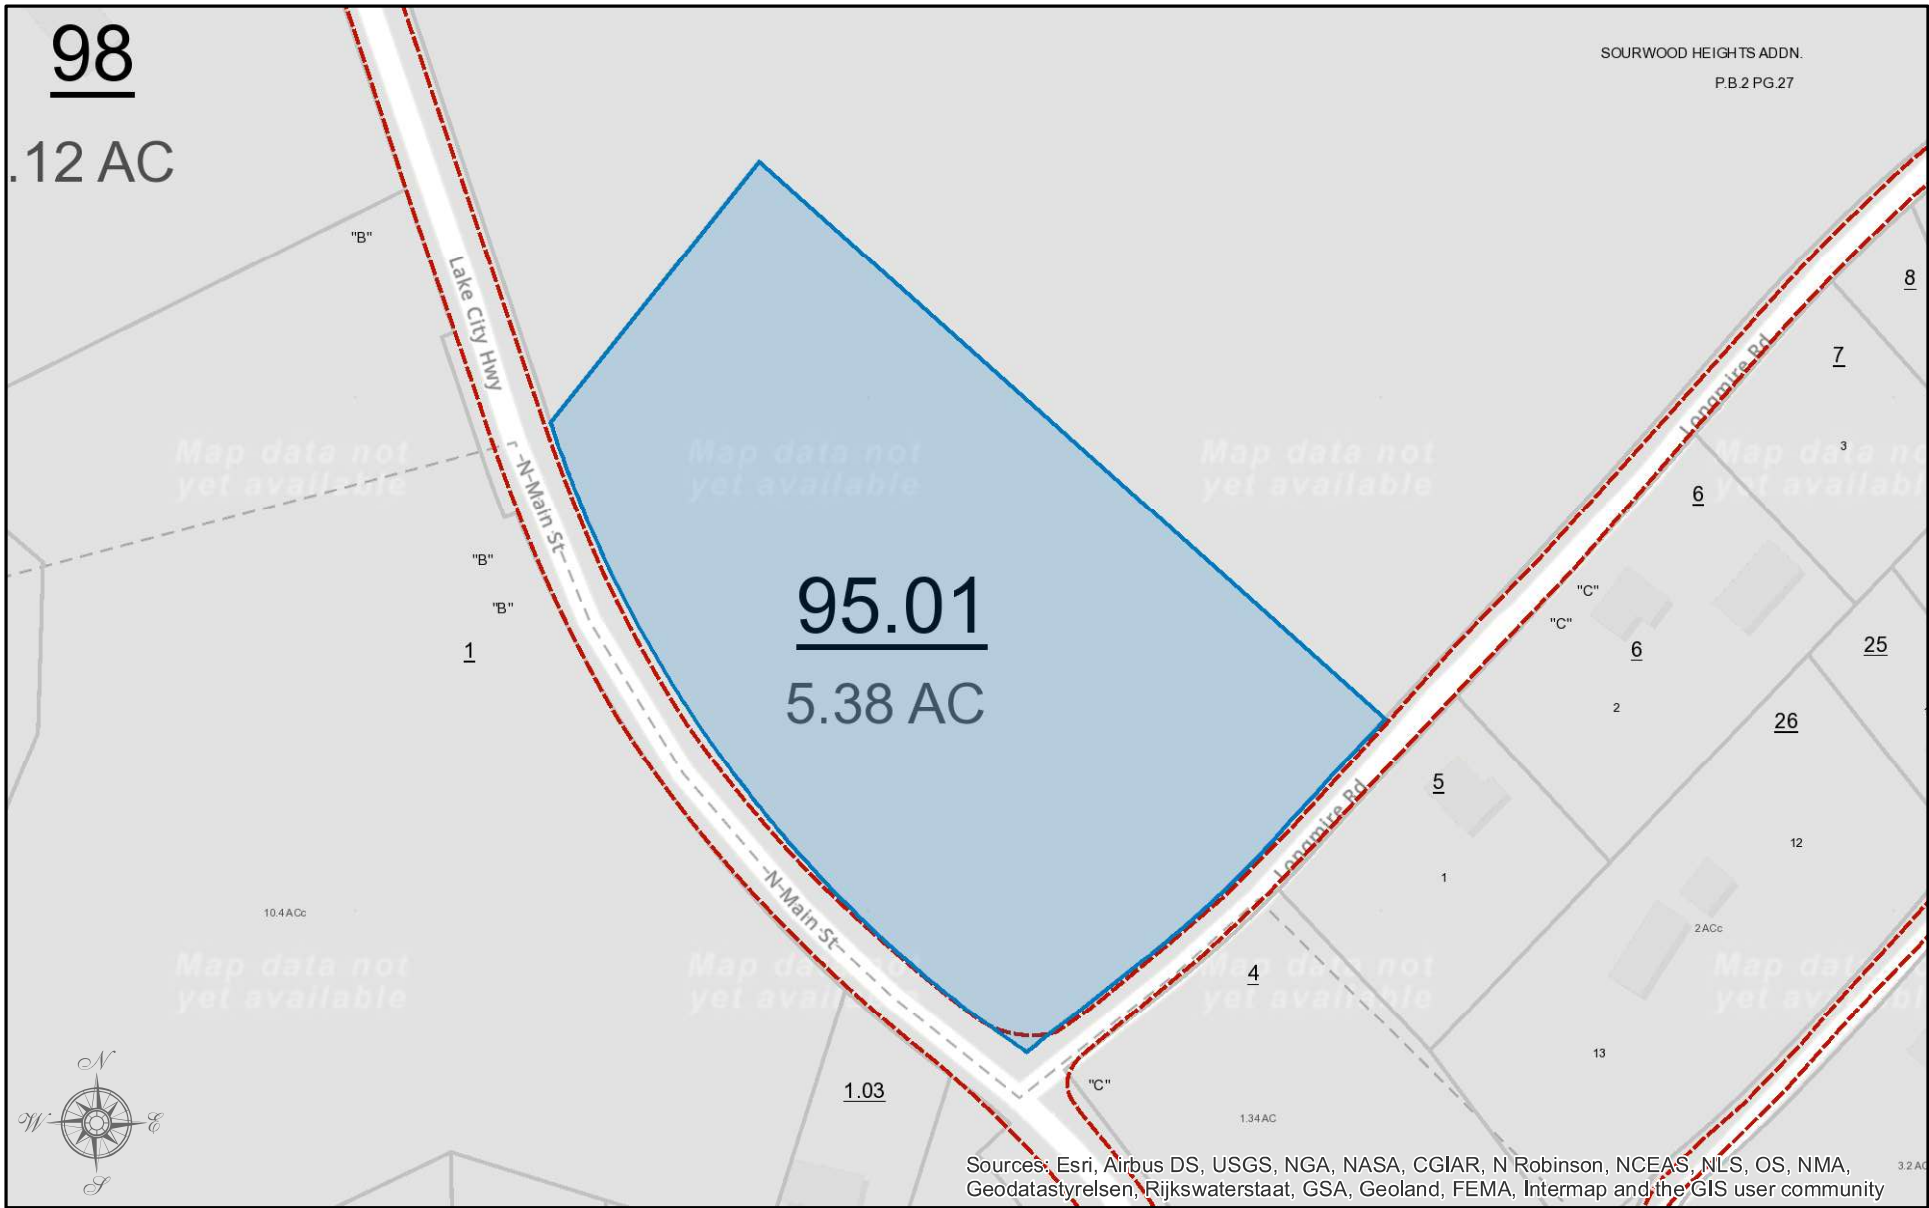

Farm Vickie

ANDERSON COUNTY, TENNESSEE

DISCLAIMER: THIS MAP IS FOR PROPERTY TAX ASSESSMENT PURPOSES ONLY. IT WAS CONSTRUCTED FROM PROPERTY INFORMATION RECORDED IN THE OFFICE OF THE REGISTER OF DEEDS AND IS NOT CONCLUSIVE AS TO LOCATION OF PROPERTY OR LEGAL OWNERSHIP.

MAP DATE: March 27, 2021