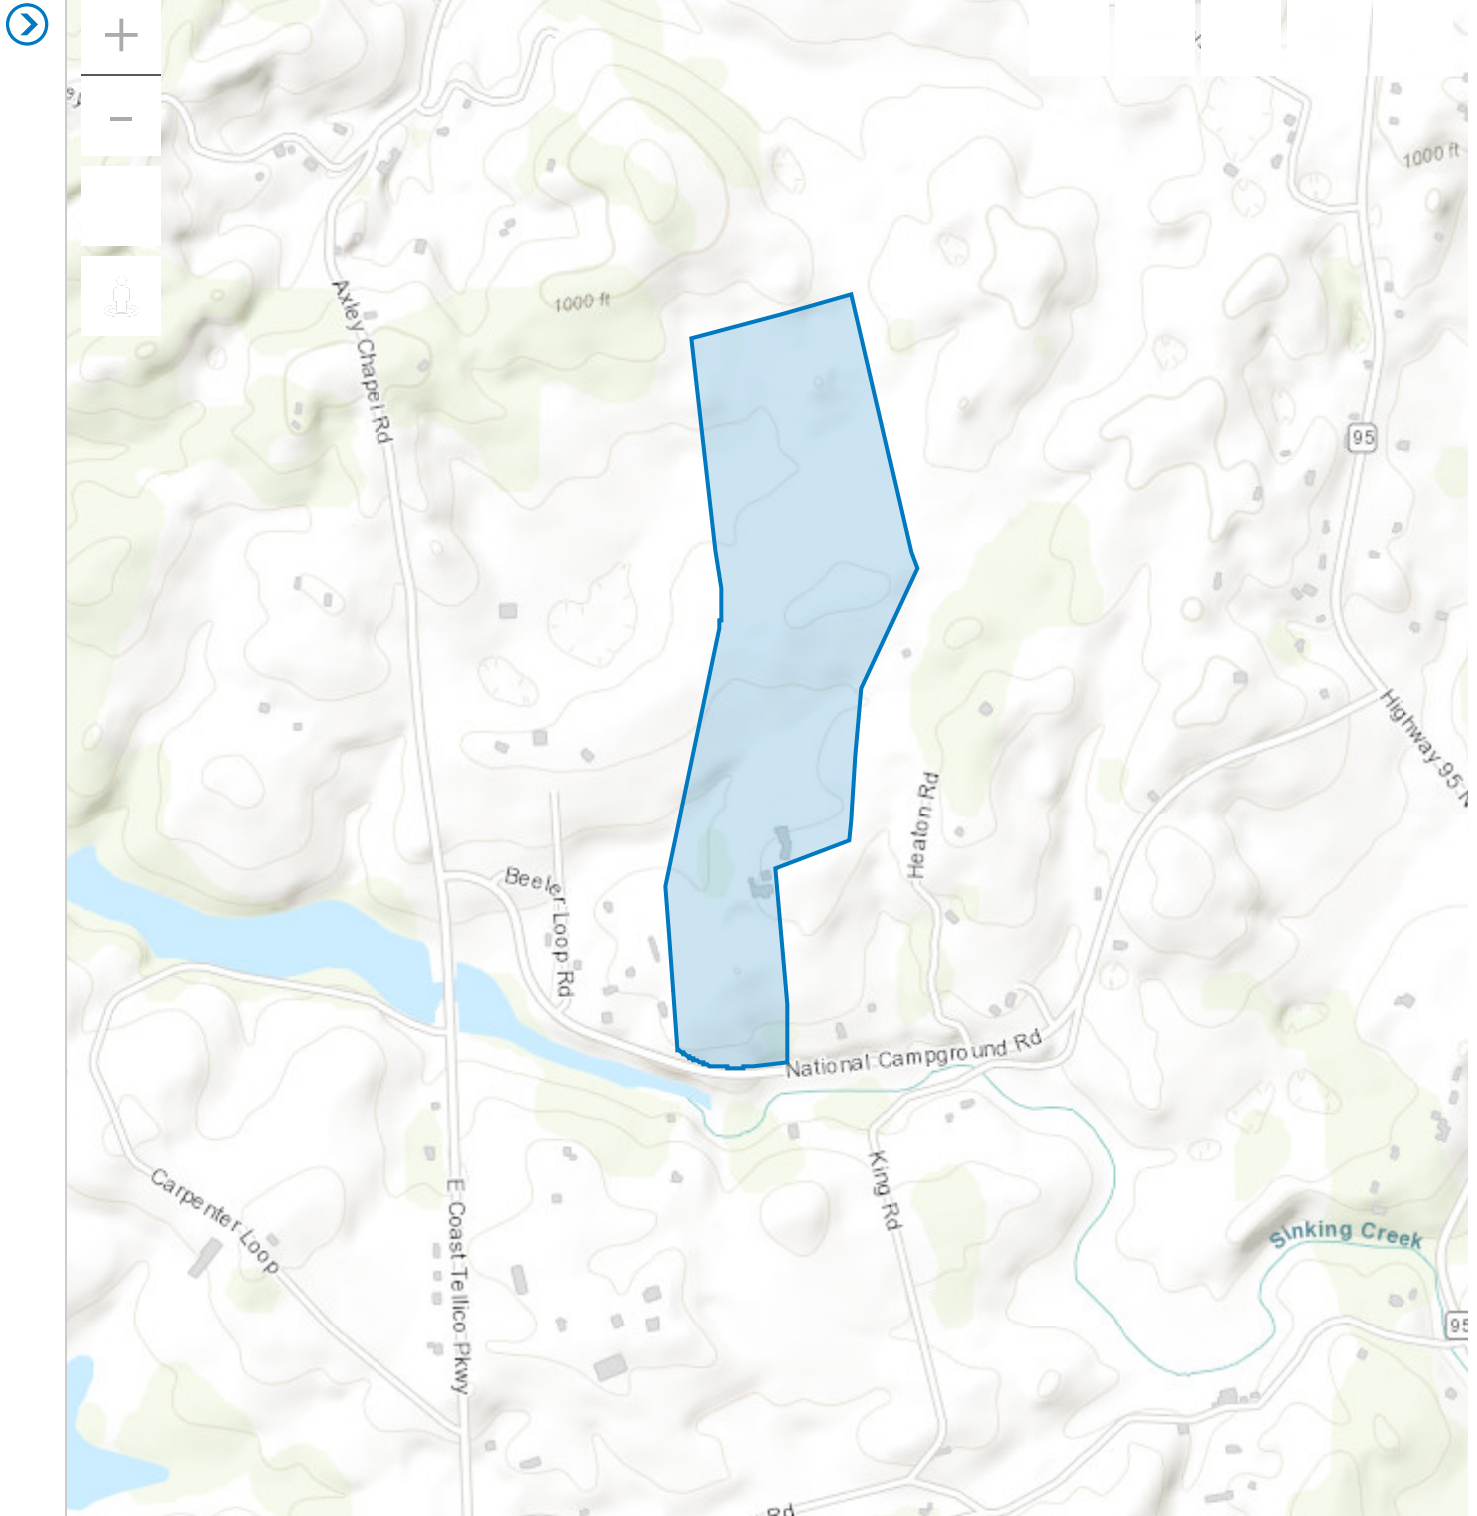

# Loudon County, TN

Property Search

35.698597 -84.229569 Degrees

Search Results