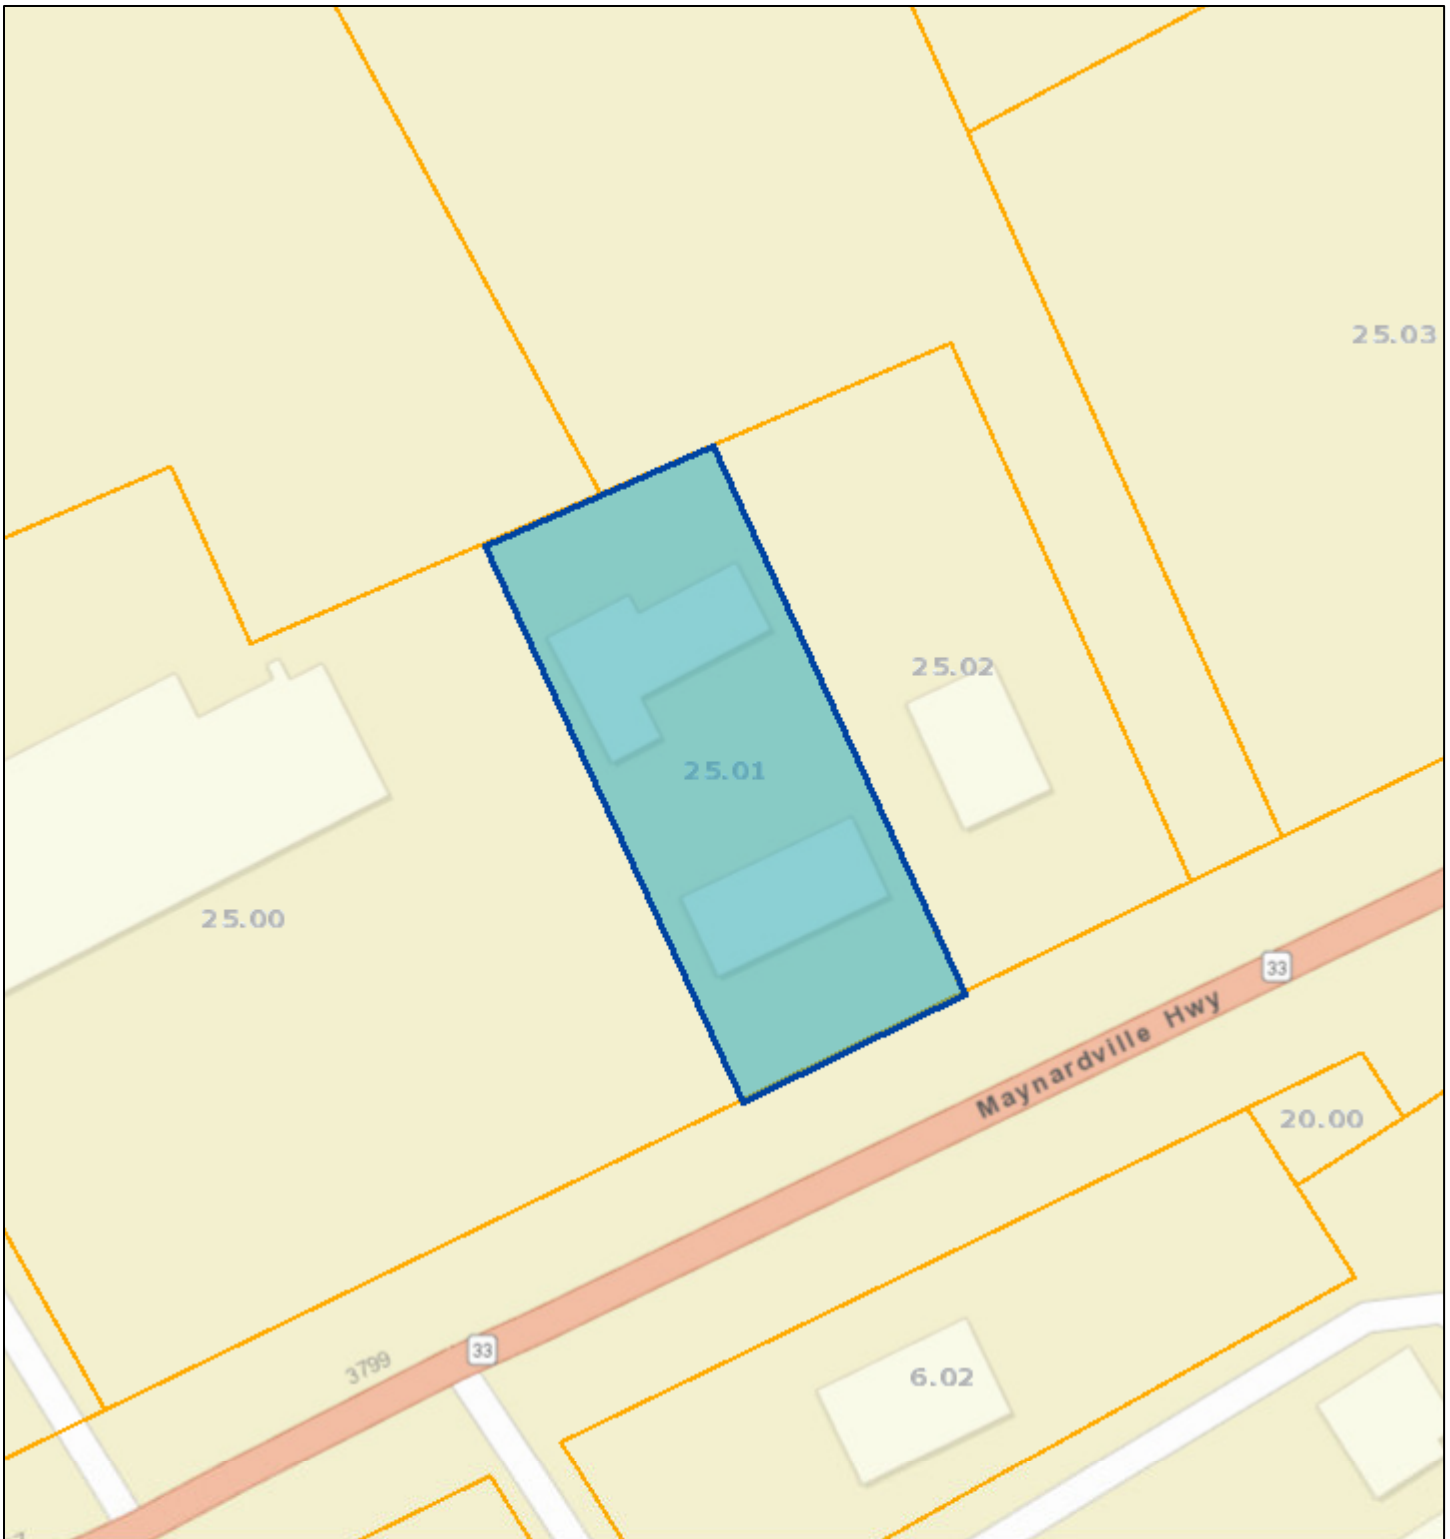

Union County - Parcel: 058I A 025.01

Date: May 21, 2020
County: Union
Owner: BUTLER WAYNE
Address: MAYNARDVILLE HWY 3775 3775
Parcel Number: 058I A 025.01
Deeded Acreage: 0
Calculated Acreage: 0
Date of Imagery: 2015