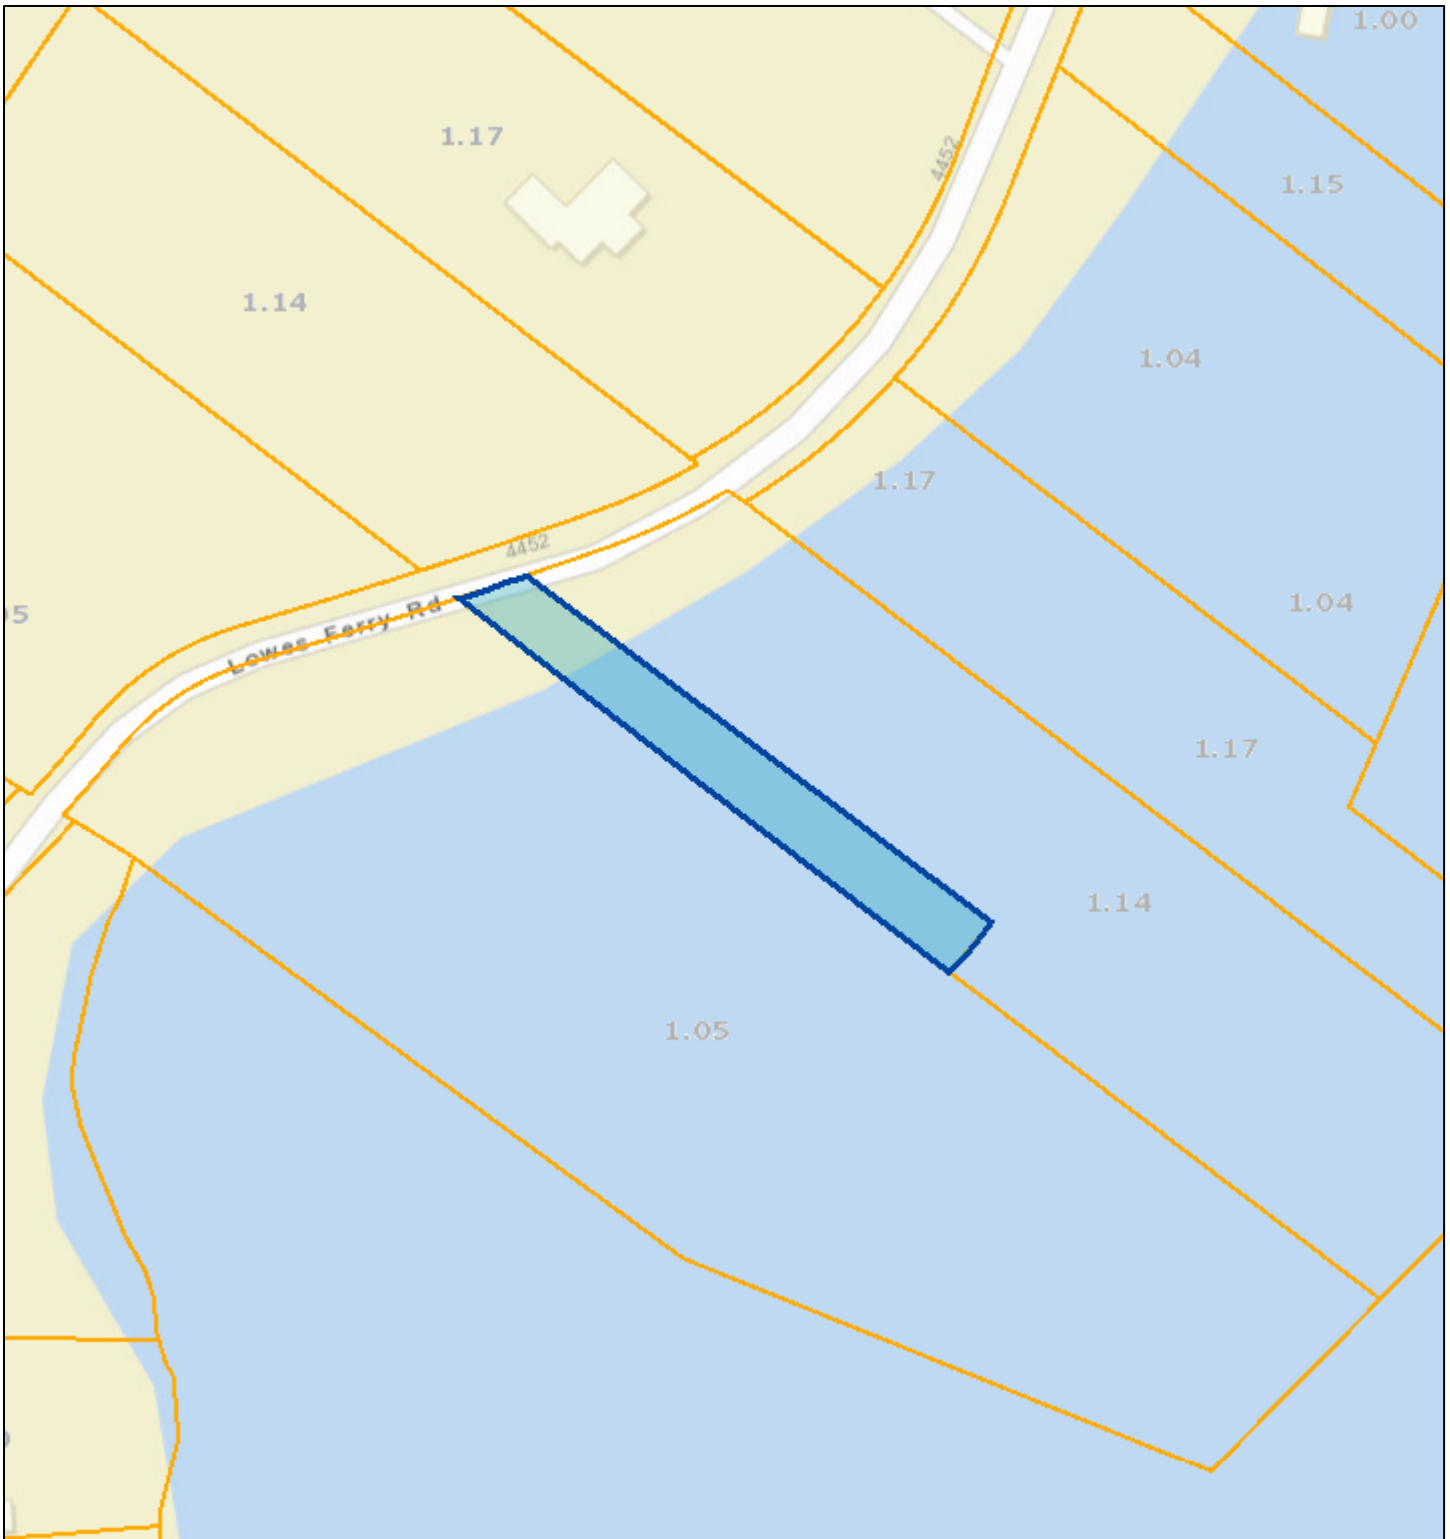

# Blount County - Parcel: 033 001.20

Date: April 8, 2020  
County: Blount  
Owner: WHITE THOMAS B III  
Address: LOWES FERRY RD  
Parcel Number: 033 001.20  
Deeded Acreage: 0.55  
Calculated Acreage: 0  
Date of Imagery: 2011

Sources: Esri, HERE, Garmin, USGS, Intermap, INCREMENT P, NRCan, Esri Japan, METI, Esri China (Hong Kong), Esri Korea, Esri (Thailand), NGCC, (c) OpenStreetMap contributors, and the GIS User Community  
TN Comptroller - OLG  
State of Tennessee, Comptroller of the Treasury, Office of Local Government

The property lines are compiled from information maintained by your local county Assessor's office but are not conclusive evidence of property ownership in any court of law.