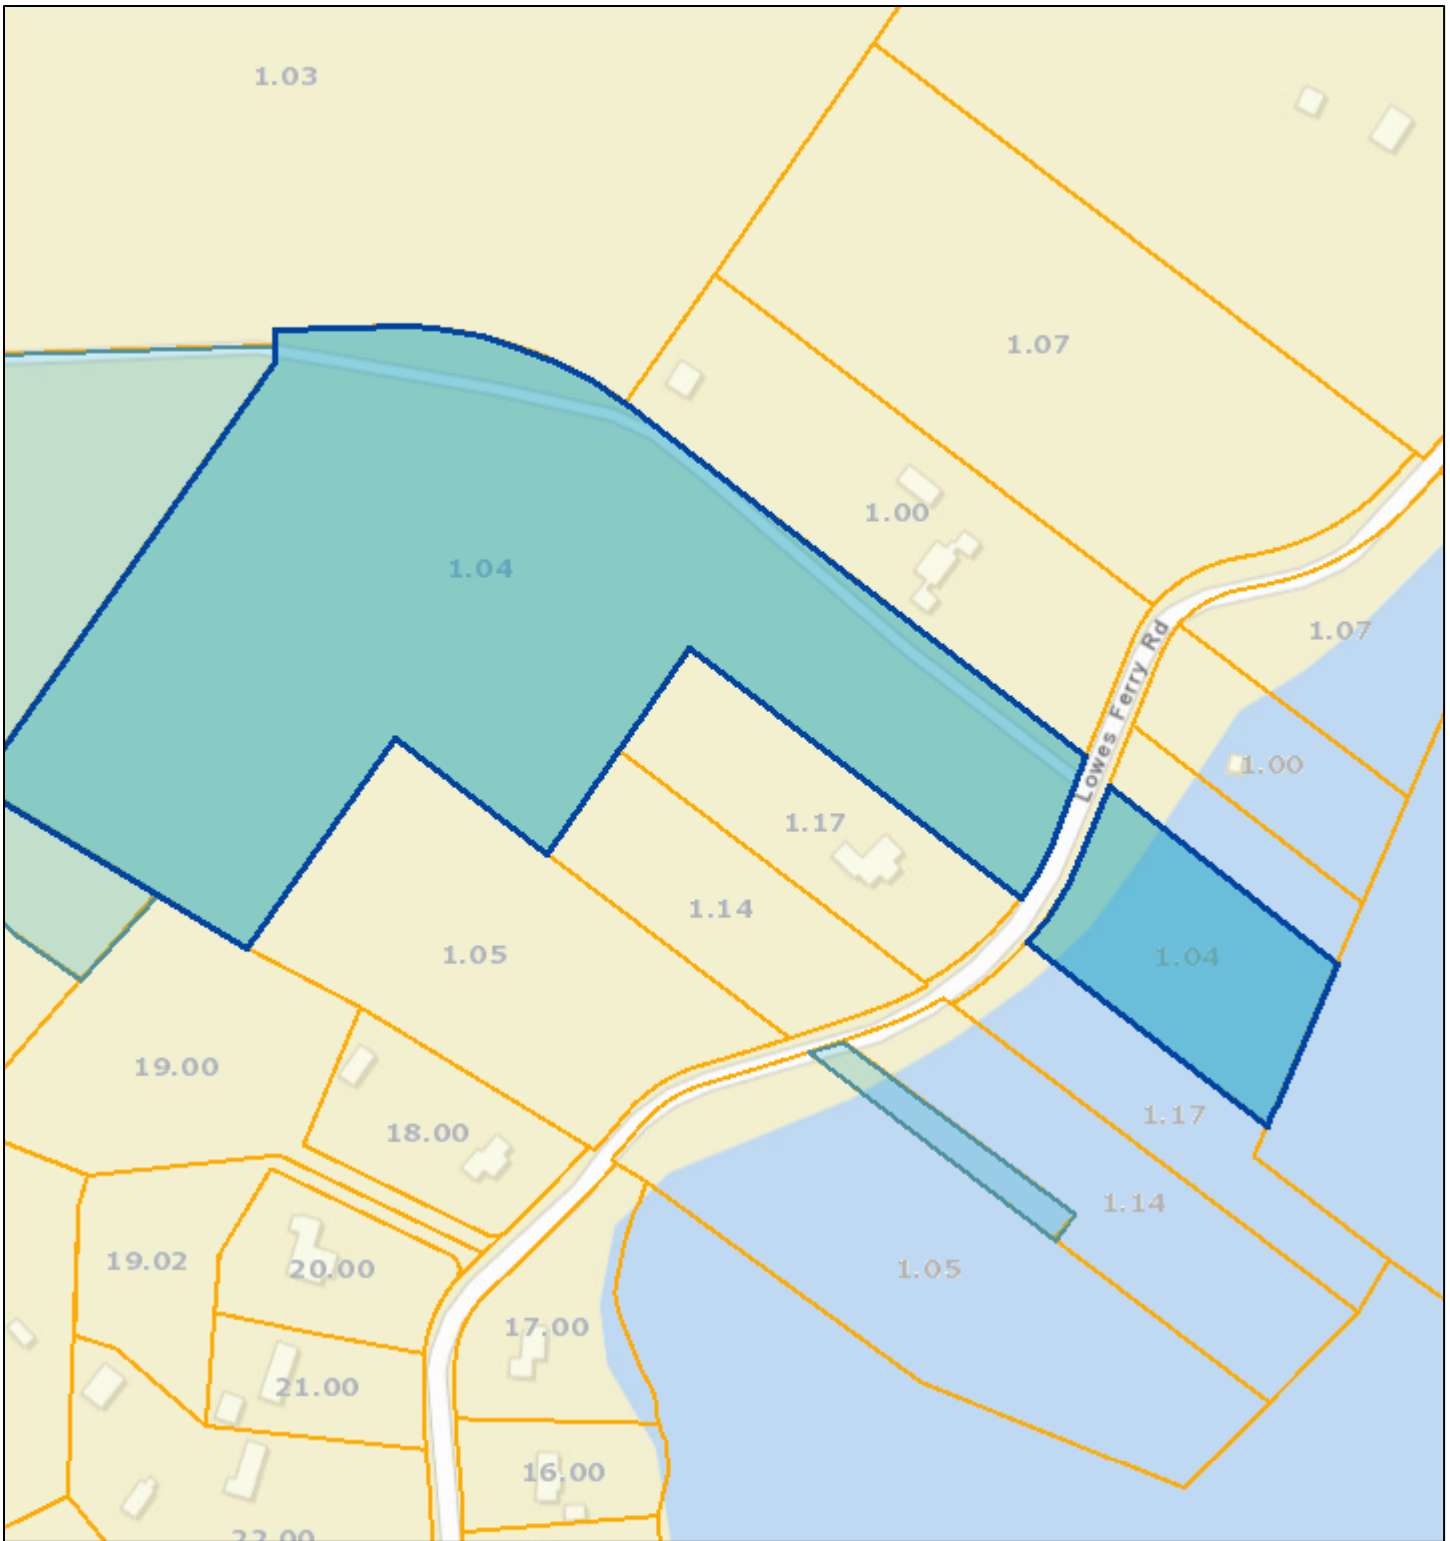

# Blount County - Parcel: 033 001.04

Date: February 19, 2020  
County: Blount  
Owner: WHITE THOMAS B III  
Address: LOWES FERRY RD  
Parcel Number: 033 001.04  
Deeded Acreage: 22.57  
Calculated Acreage: 0  
Date of Imagery: 2011

Sources: Esri, HERE, Garmin, USGS, Intermap, INCREMENT P, NRCan, Esri Japan, METI, Esri China (Hong Kong), Esri Korea, Esri (Thailand), NGCC, (c) OpenStreetMap contributors, and the GIS User Community  
TN Comptroller - OLG  
State of Tennessee, Comptroller of the Treasury, Office of Local Government

The property lines are compiled from information maintained by your local county Assessor's office but are not conclusive evidence of property ownership in any court of law.