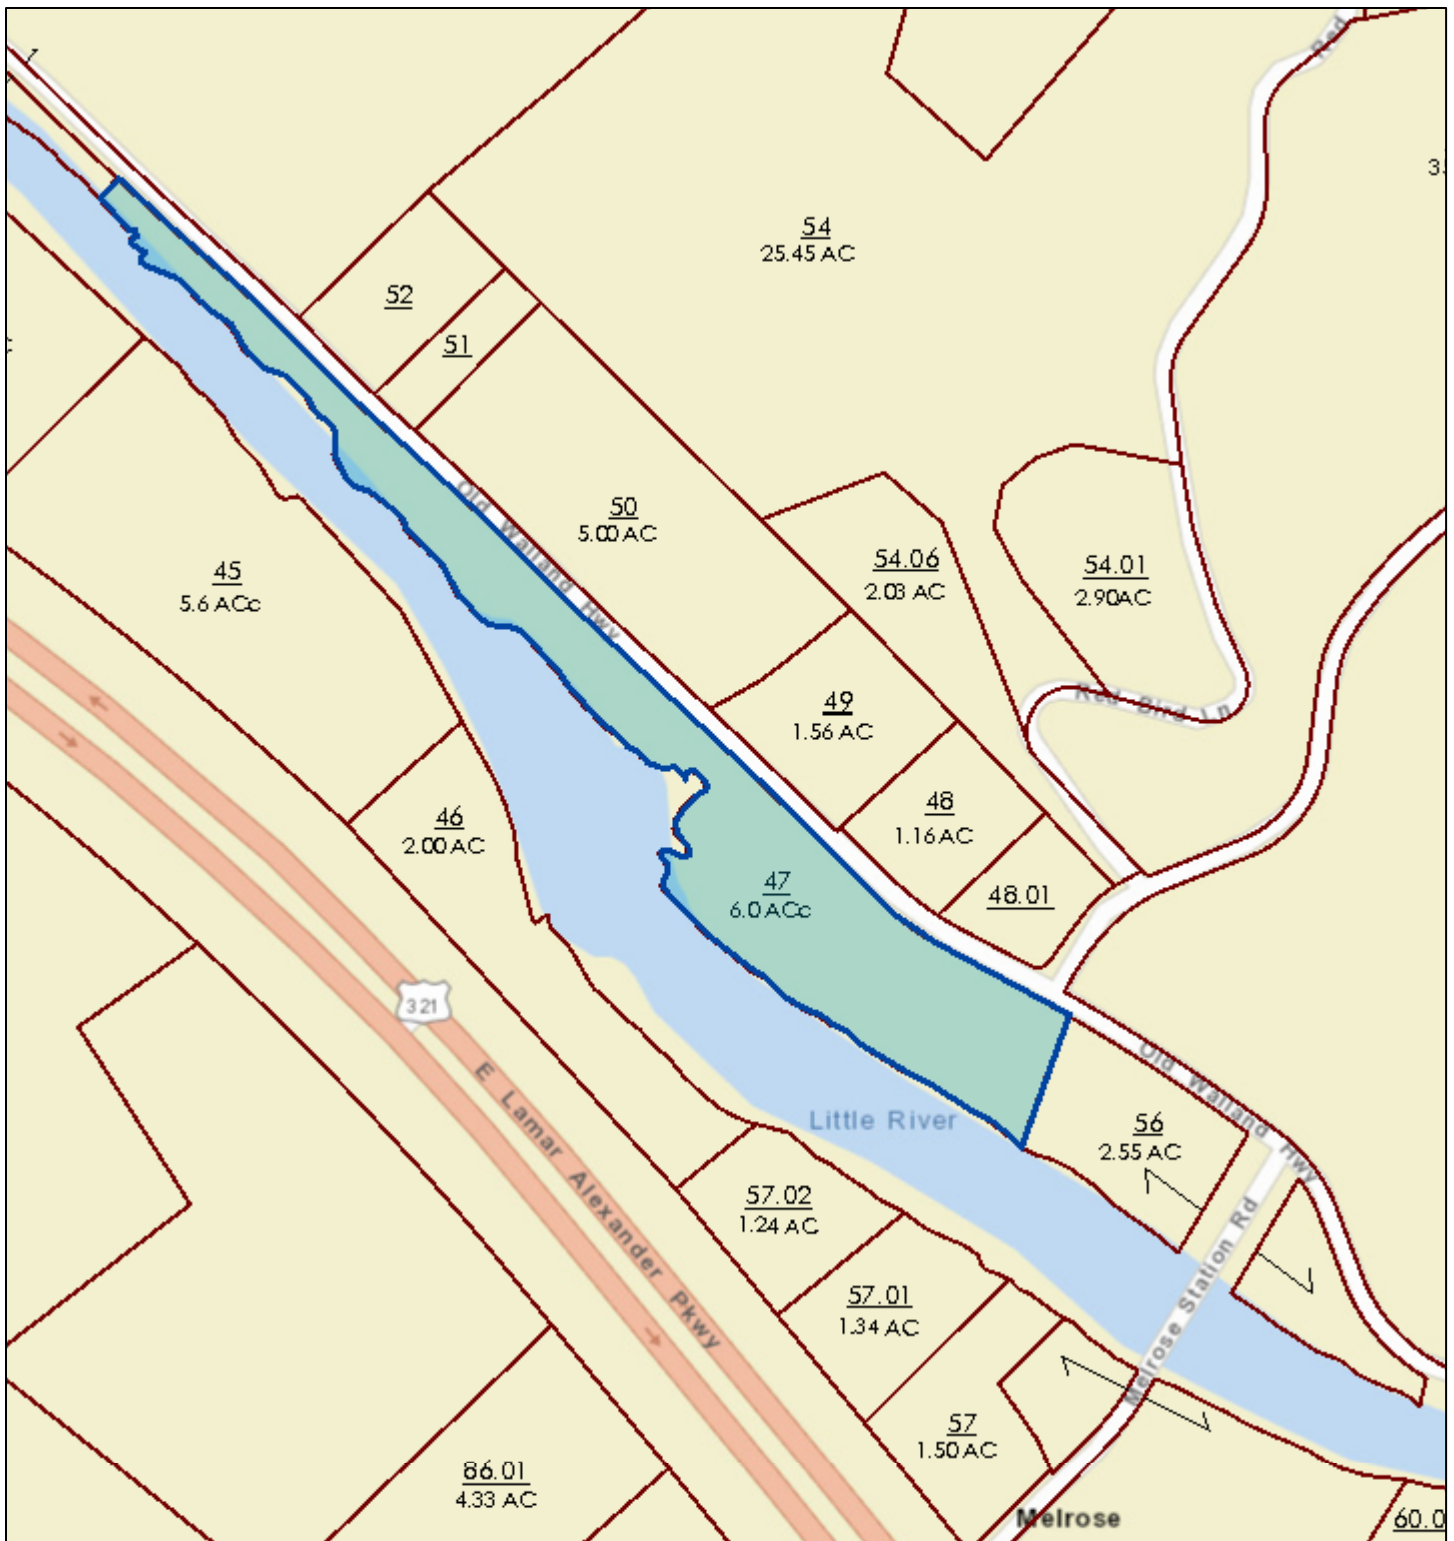

# Blount County - Parcel: 060 047.00

Date: April 13, 2018  
County: Blount  
Owner: KENNY SHERRI EVEY & KRISTI EVEY  
Address: OLD WALLAND HWY 4552  
Parcel Number: 060 047.00  
Deeded Acreage: 0  
Calculated Acreage: 0  
Date of Imagery: 2011

TN Comptroller - OLG  
State of Tennessee, Comptroller of the Treasury, Office of Local Government (OLG)  
Sources: Esri, HERE, Garmin, USGS, Intermap, INCREMENT P, NRCan, Esri Japan, METI, Esri China (Hong Kong), Esri Korea, Esri (Thailand),

The property lines are compiled from information maintained by your local county Assessor's office but are not conclusive evidence of property ownership in any court of law.